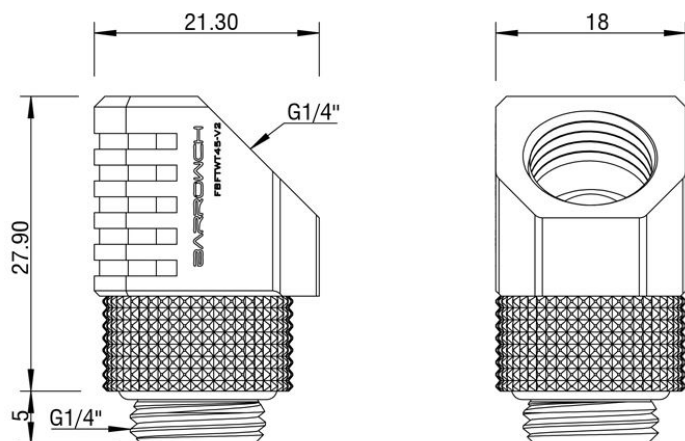

Description

This is a new professional, BARROWCH 90°closed Rotary Adapter (Special Limited Edition) swivels 360 degrees to give you the perfect positioning of your fitting in relation to the tubing. The excellent internal water flow ensures high through-put of water, thereby reducing internal resistance. These new fittings are brass with a chrome silver color featuring an exquisite check pattern that delivers a comfortable grip.

FBFTWT90-V2

BARROWCH 90°closed Rotary Adapter (Special Limited Edition)

FBFTWT90-V2
Create originality optimization and upgrading, Unique new experience

Brass material

G1/4" thread

Unique appearance

Easy to install

◇ Products information

Mode: FBFTWT90-V2	Color: Black/Shiny silver
Quantity: 1PCS	Thread: G1/4"
Material: Brass	Dimensions: Please refer to the dimension drawing
Application: Suitable for changing the connection direction and achieving 360 degree rotation of the water cooling system when connecting the water cooling system.	
Note: In case of product appearance structure upgrade,without further notice,in kind prevail	

Rigorous selection of materials

Made of high-quality H59 brass, with double protection of surface electroplating process as well as fine texture, solid and durable.

Appearance size

外观尺寸

DIMENSION IN MM

Additional Information