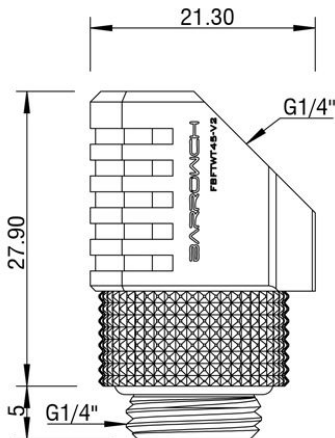

## ◇ Products information

Mode: FBFTWT90-V2	Color: Black/Shiny silver
Quantity: 1PCS	Thread: G1/4"
Material: Brass	Dimensions: Please refer to the dimension drawing
Application: Suitable for changing the connection direction and achieving 360 degree rotation of the water cooling system when connecting the water cooling system.	
Note: In case of product appearance structure upgrade,without further notice,in kind prevail	

## Appearance size

外观尺寸

DIMENSION IN MM