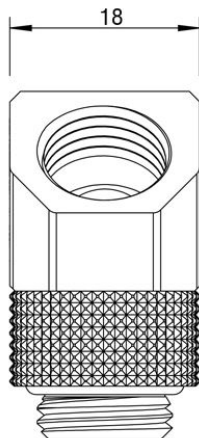

## Short Description

This is a new professional, BARROWCH 90°closed Rotary Adapter (Special Limited Edition) swivels 360 degrees to give you the perfect positioning of your fitting in relation to the tubing. The excellent internal water flow ensures high through-put of water, thereby reducing internal resistance. These new fittings are brass with a chrome silver color featuring an exquisite check pattern that delivers a comfortable grip.

## Description

---

This is a new professional, BARROWCH 90°closed Rotary Adapter (Special Limited Edition) swivels 360 degrees to give you the perfect positioning of your fitting in relation to the tubing. The excellent internal water flow ensures high through-put of water, thereby reducing internal resistance. These new fittings are brass with a chrome silver color featuring an exquisite check pattern that delivers a comfortable grip.

## ◇ Products information

Mode: FBFTWT90-V2	Color: Black/Shiny silver
Quantity: 1PCS	Thread: G1/4"
Material: Brass	Dimensions: Please refer to the dimension drawing
Application: Suitable for changing the connection direction and achieving 360 degree rotation of the water cooling system when connecting the water cooling system.	
Note: In case of product appearance structure upgrade,without further notice,in kind prevail	

## Appearance size

外观尺寸

DIMENSION IN MM