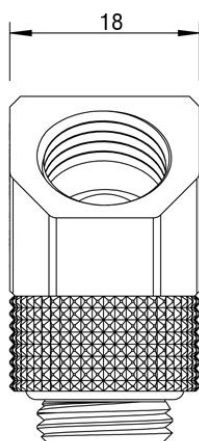

BARROWCH **BARROWCH 45°closed
Rotary Adapter (Special
Limited Edition) -Black**

\$6.99

Product Images

Short Description

This is a new professional, BARROWCH 45°closed Rotary Adapter it swivels 360 degrees to give you the perfect positioning of your fitting in relation to the tubing. The excellent internal water flow ensures high through-put of water, thereby reducing internal resistance. These new fittings are brass with a chrome silver color featuring an exquisite check pattern that delivers a comfortable grip.

Description

This is a new professional, BARROWCH 45°closed Rotary Adapter it swivels 360 degrees to give you the perfect positioning of your fitting in relation to the tubing. The excellent internal water flow ensures high through-put of water, thereby reducing internal resistance. These new fittings are brass with a chrome silver color featuring an exquisite check pattern that delivers a comfortable grip.

◇ Products information

Mode: FBFTWT45-V2	Color: Black/Shiny silver
Quantity: 1PCS	Thread: G1/4"
Material: Brass	Dimensions: Please refer to the dimension drawing
Application: Suitable for changing the connection direction and achieving 360 degree rotation of the water cooling system when connecting the water cooling system.	
Note: In case of product appearance structure upgrade,without further notice,in kind prevail	

Rigorous selection of materials

Made of high-quality H59 brass, with double protection of surface electroplating process as well as fine texture, solid and durable.

Appearance size

外观尺寸

DIMENSION IN MM

Additional Information