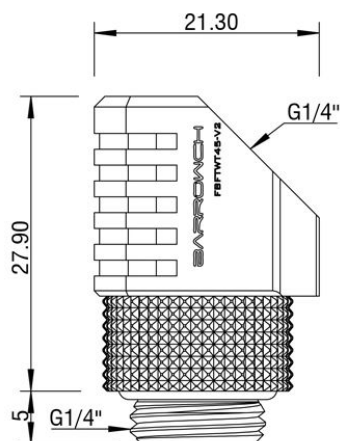

Description

This is a new professional, BARROWCH 45°closed Rotary Adapter it swivels 360 degrees to give you the perfect positioning of your fitting in relation to the tubing. The excellent internal water flow ensures high through-put of water, thereby reducing internal resistance. These new fittings are brass with a chrome silver color featuring an exquisite check pattern that delivers a comfortable grip.

FBFTWT45-V2

BARROWCH 45°closed Rotary Adapter (Special Limited Edition)

FBFTWT45-V2
Create originality optimization and upgrading, Unique new experience

Brass material

G1/4" thread

Unique appearance

Easy to install

◇ Products information

Mode: FBFTWT45-V2	Color: Black/Shiny silver
Quantity: 1PCS	Thread: G1/4"
Material: Brass	Dimensions: Please refer to the dimension drawing
Application: Suitable for changing the connection direction and achieving 360 degree rotation of the water cooling system when connecting the water cooling system.	
Note: In case of product appearance structure upgrade,without further notice,in kind prevail	

Rigorous selection of materials

Made of high-quality H59 brass, with double protection of surface electroplating process as well as fine texture, solid and durable.

Appearance size

外观尺寸

DIMENSION IN MM

Additional Information