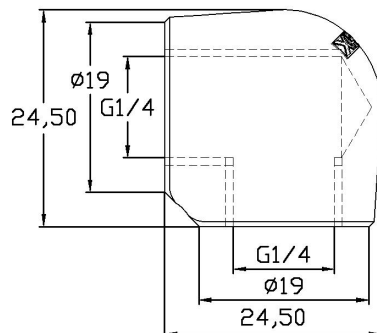

XSPC G1/4" Elbow Fitting (Black Chrome)

\$4.99

Product Images

Short Description

XSPC 90° G1/4" Female to Female elbow fitting. Allows tight turns with your choice of compression or barb fittings.

Description

XSPC 90° G1/4" Female to Female elbow fitting. Allows tight turns with your choice of compression or barb fittings.

Specifications

90° G1/4" female to G1/4" female fitting

- Material: Brass
- Finish: Matte Black
- G1/4" Thread

Additional Information

Brand	XSPC
SKU	XSPC-ELBW-90-BC
Weight	0.1000
Special Order	No
Fitting Type	Adapter
Fitting Size	G1/4 to G1/4
Fitting Angle	90 Degree
Fitting Finish	Black Chrome
Vendor SKU/EAN	5060175589293