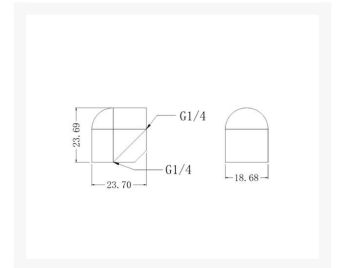

Bykski Female to Female G 1/4in. 90 Degree Extended Elbow Fitting - Blue

\$8.49

Product Images

Short Description

The Bykski G 1/4in. Female to Female 90 Degree Extended Elbow Fitting is an easy solution when trying to change direction quickly with your loop.

Description

The Bykski G 1/4in. Female to Female 90 Degree Extended Elbow Fitting is an easy solution when trying to change direction quickly with your loop. By using tubing fittings on each side you can turn 90 degrees. This version has extended the end of the fitting out a touch to increase the fitting clearance to 23.7mm

Specifications

SPECIFICATIONS

- Thread: G 1/4in.
- Dimensions: 18.68mm x 23.7mm
- Material: Brass

COMPATIBILITY

- Loop: Non-Aluminum

INCLUDED PARTS

- 1x Bykski G 1/4in. Female to Female 90 Degree Extended Elbow Fitting