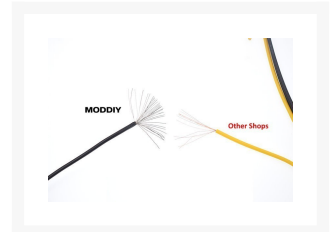

Premium 4 Pin CPU Power to 6 Pin PCIE Adapter Cable 10cm All Black

\$9.99

Product Images

Short Description

Premium 4-Pin CPU/EPS to 6-Pin PCIE Power Adapter Cable (10cm) All Black

Description

Premium 4-Pin CPU/EPS to 6-Pin PCIE Power Adapter Cable (10cm) All Black

- Wire: UL1007 18# AWG ($\Phi 0.178 \times 34$)
- Connector: PA66 7A 250V (-25°C~+85°C)

Additional Information

Brand	ModDIY
SKU	MDY-EPS4-PCIE6
Weight	0.3000
Color	Black
Cable Type	4-Pin Adapter