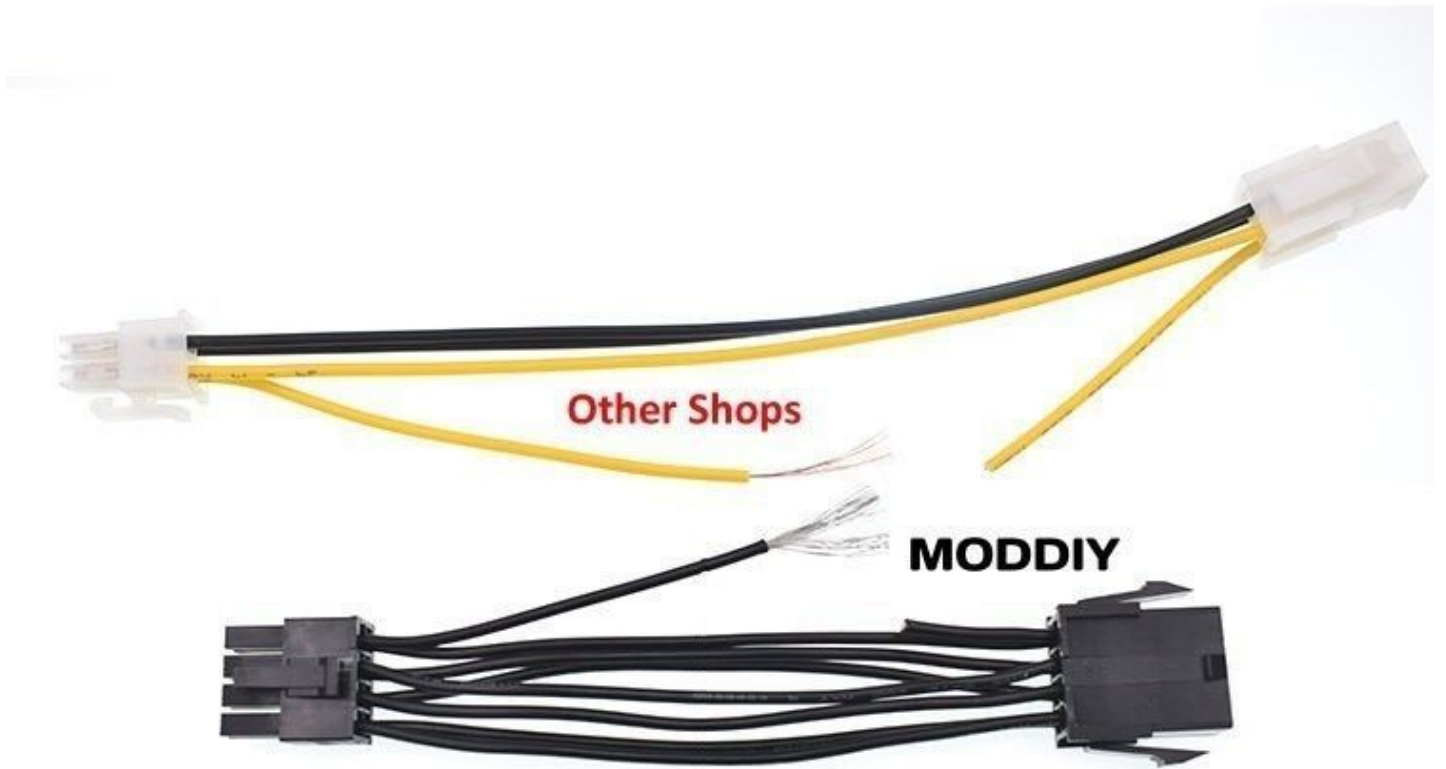

Premium 4 Pin CPU Power to 6 Pin PCIE Adapter Cable 10cm All Black

\$9.99

Product Images

Short Description

Premium 4-Pin CPU/EPS to 6-Pin PCIE Power Adapter Cable (10cm) All Black

Description

Premium 4-Pin CPU/EPS to 6-Pin PCIE Power Adapter Cable (10cm) All Black

- Wire: UL1007 18# AWG ($\Phi 0.178 \times 34$)
- Connector: PA66 7A 250V (-25°C~+85°C)

Additional Information

Brand	ModDIY
SKU	MDY-EPS4-PCIE6
Weight	0.3000
Color	Black
Cable Type	4-Pin Adapter