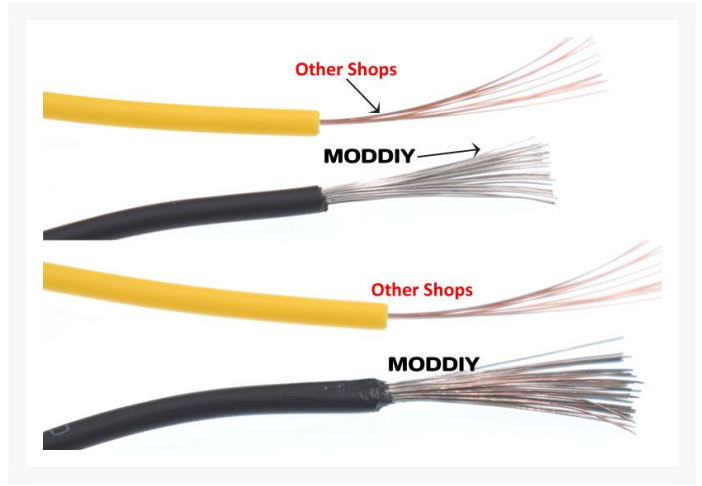

Premium 4 Pin CPU Power to 6 Pin PCIE Adapter Cable 10cm All Black

\$9.99

Product Images

Short Description

Premium 4-Pin CPU/EPS to 6-Pin PCIE Power Adapter Cable (10cm) All Black

Description

Premium 4-Pin CPU/EPS to 6-Pin PCIE Power Adapter Cable (10cm) All Black

- Wire: UL1007 18# AWG ($\Phi 0.178 \times 34$)
- Connector: PA66 7A 250V (-25°C~+85°C)

Additional Information

Brand	ModDIY
SKU	MDY-EPS4-PCIE6
Weight	0.3000
Color	Black
Cable Type	4-Pin Adapter