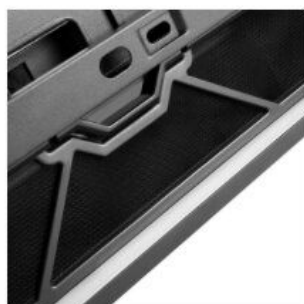

Cooling capabilities

Front I/O includes USB 3.1 Gen 2 Type-C port and standard 3.5 mm audio jack

Quick release buttons designed for easy side panel removal

Beautiful embedded ARGB lighting

Front I/O includes USB 3.1 Gen 2 Type-C, U...

Quick release buttons designed for easy side...

3 x 140mm Air Penetrator fans included

Top cover with ventilation holes

Top fan and radiator mounting holes

Internal drive cage supports 2 x 3.5" HDD an...

2 x 2.5" SSD mounting plate

Removable dust filter

7 expansion slots

Specifications

SPECIFICATIONS

Model No.	SST-ALF1S-G (Silver, tempered glass) SST-ALF1B-G (Black, tempered glass)	
Material	Aluminum shell, steel chassis, tempered glass	
Motherboard	ATX (12" x 11"), Micro-ATX (9.6" x 9.6"), Mini-ITX (6.7" x 6.7")	
Drive bay	External	--
	Internal	3.5" x 2 2.5" x 4
Cooling system	Front	--
	Rear	--
	Side	--
	Top	140mm x 3 / 120mm x 3
	Bottom	180mm x 2 / 140mm x 3 / 120mm x 3 (3 x 140mm Air Penetrator fans included)
Radiator support	Internal	120mm x 1 / 140mm x 1
	Front	--
	Rear	--
	Top	360mm / 280mm / 240mm / 140mm / 120mm
Radiator support	Bottom	360mm / 280mm / 240mm / 140mm / 120mm
	Internal	120mm x 1
Expansion slot	7 + 2	
Front I/O port	USB 3.1 Gen 2 Type-C x 1 USB 3.0 x 2 Combo audio x 1	
Power supply	Standard PS2(ATX)	
Limitation of expansion card	Length: 334mm, Width: 181mm	
Limitation of CPU cooler	175mm	