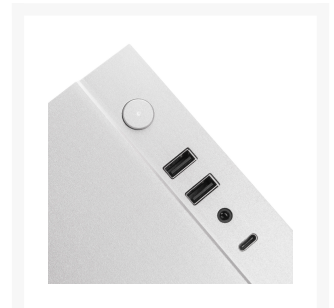

Silverstone ALTA F1 Stack effect design ATX tower with aluminum shell and tempered glass - Silver

\$299.99

Product Images

Short Description

Brilliantly styled with combination of aluminum shell and tempered glass side panels

Description

Brilliantly styled with combination of aluminum shell and tempered glass side panels

Stack effect design

With motherboards rotated 90 degrees, cool air can flow smoothly from the bottom up for the most efficient heat dissipation to all important heat-generating components

Cooling capabilities

Front I/O includes USB 3.1 Gen 2 Type-C port and standard 3.5 mm audio jack

Quick release buttons designed for easy side panel removal

Beautiful embedded ARGB lighting

Front I/O includes USB 3.1 Gen 2 Type-C, U...

Removable dust filter

7 expansion slots

Specifications

SPECIFICATIONS

Model No.	SST-ALF1S-G (Silver, tempered glass) SST-ALF1B-G (Black, tempered glass)	
Material	Aluminum shell, steel chassis, tempered glass	
Motherboard	ATX (12" x 11"), Micro-ATX (9.6" x 9.6"), Mini-ITX (6.7" x 6.7")	
Drive bay	External	--
	Internal	3.5" x 2 2.5" x 4
Cooling system	Front	--
	Rear	--
	Side	--
	Top	140mm x 3 / 120mm x 3
	Bottom	180mm x 2 / 140mm x 3 / 120mm x 3 (3 x 140mm Air Penetrator fans included)
Radiator support	Internal	120mm x 1 / 140mm x 1
	Front	--
	Rear	--
	Top	360mm / 280mm / 240mm / 140mm / 120mm
Radiator support	Bottom	360mm / 280mm / 240mm / 140mm / 120mm
	Internal	120mm x 1
Expansion slot	7 + 2	
Front I/O port	USB 3.1 Gen 2 Type-C x 1 USB 3.0 x 2 Combo audio x 1	
Power supply	Standard PS2(ATX)	
Limitation of expansion card	Length: 334mm, Width: 181mm	
Limitation of CPU cooler	175mm	