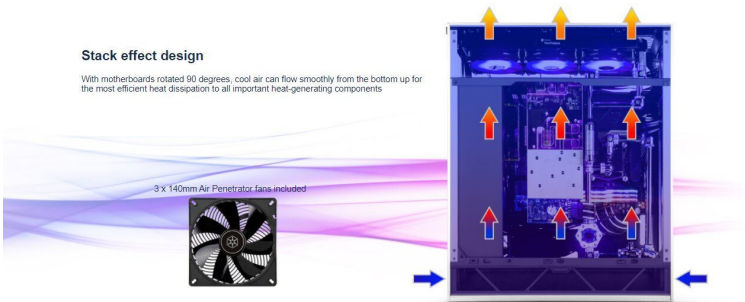

Stack effect design