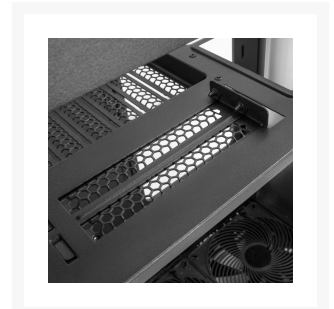

Silverstone ALTA F1 Stack effect design ATX tower with aluminum shell and tempered glass - Silver

\$299.99

Product Images

Short Description

Brilliantly styled with combination of aluminum shell and tempered glass side panels

Description

Brilliantly styled with combination of aluminum shell and tempered glass side panels

Stack effect design

With motherboards rotated 90 degrees, cool air can flow smoothly from the bottom up for the most efficient heat dissipation to all important heat-generating components

Cooling capabilities

Front I/O includes USB 3.1 Gen 2 Type-C port and standard 3.5 mm audio jack

Quick release buttons designed for easy side panel removal

Beautiful embedded ARGB lighting

Front I/O includes USB 3.1 Gen 2 Type-C, U...

Removable dust filter

7 expansion slots

Specifications

SPECIFICATIONS

Model No.	SST-ALF1S-G (Silver, tempered glass) SST-ALF1B-G (Black, tempered glass)	
Material	Aluminum shell, steel chassis, tempered glass	
Motherboard	ATX (12" x 11"), Micro-ATX (9.6" x 9.6"), Mini-ITX (6.7" x 6.7")	
Drive bay	External	--
	Internal	3.5" x 2 2.5" x 4
Cooling system	Front	--
	Rear	--
	Side	--
	Top	140mm x 3 / 120mm x 3
	Bottom	180mm x 2 / 140mm x 3 / 120mm x 3 (3 x 140mm Air Penetrator fans included)
Radiator support	Internal	120mm x 1 / 140mm x 1
	Front	--
	Rear	--
	Top	360mm / 280mm / 240mm / 140mm / 120mm
Radiator support	Bottom	360mm / 280mm / 240mm / 140mm / 120mm
	Internal	120mm x 1
Expansion slot	7 + 2	
Front I/O port	USB 3.1 Gen 2 Type-C x 1 USB 3.0 x 2 Combo audio x 1	
Power supply	Standard PS2(ATX)	
Limitation of expansion card	Length: 334mm, Width: 181mm	
Limitation of CPU cooler	175mm	