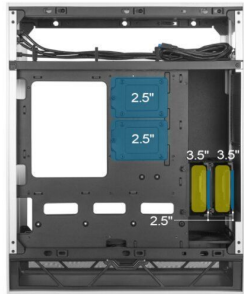

Substantial compatibility beyond expectations

- 3.5" x2
- 2.5" x4