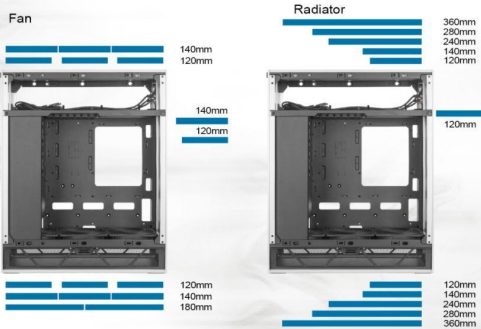

Cooling capabilities