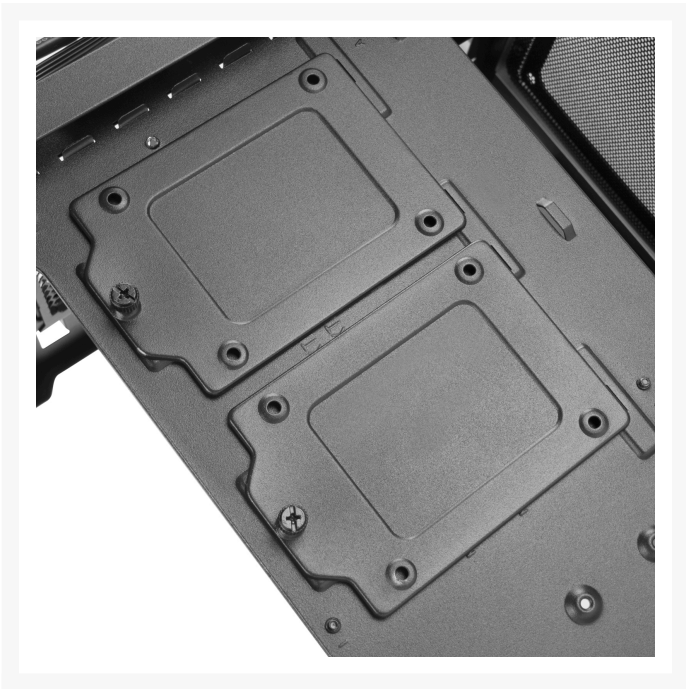

Silverstone ALTA F1 Stack effect design ATX tower with aluminum shell and tempered glass - Silver

\$299.99

Product Images

Short Description

Brilliantly styled with combination of aluminum shell and tempered glass side panels

Description

Brilliantly styled with combination of aluminum shell and tempered glass side panels

Stack effect design

With motherboards rotated 90 degrees, cool air can flow smoothly from the bottom up for the most efficient heat dissipation to all important heat-generating components

Cooling capabilities

Front I/O includes USB 3.1 Gen 2 Type-C port and standard 3.5 mm audio jack

Quick release buttons designed for easy side panel removal

Beautiful embedded ARGB lighting

Front I/O includes USB 3.1 Gen 2 Type-C, U...

Quick release buttons designed for easy side...

3 x 140mm Air Penetrator fans included

Top cover with ventilation holes

Top fan and radiator mounting holes

Internal drive cage supports 2 x 3.5" HDD an...

2 x 2.5" SSD mounting plate