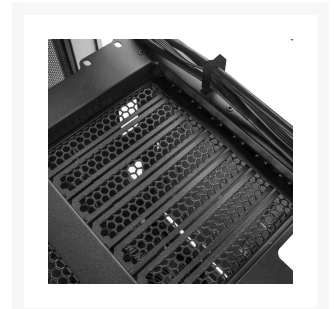

Silverstone ALTA F1 Stack effect design ATX tower with aluminum shell and tempered glass - Silver

\$299.99

Product Images

Short Description

Brilliantly styled with combination of aluminum shell and tempered glass side panels

Description

Brilliantly styled with combination of aluminum shell and tempered glass side panels

Stack effect design

With motherboards rotated 90 degrees, cool air can flow smoothly from the bottom up for the most efficient heat dissipation to all important heat-generating components

Removable dust filter

7 expansion slots

Specifications

SPECIFICATIONS

Model No.	SST-ALF1S-G (Silver, tempered glass) SST-ALF1B-G (Black, tempered glass)	
Material	Aluminum shell, steel chassis, tempered glass	
Motherboard	ATX (12" x 11"), Micro-ATX (9.6" x 9.6"), Mini-ITX (6.7" x 6.7")	
Drive bay	External	--
	Internal	3.5" x 2 2.5" x 4
Cooling system	Front	--
	Rear	--
	Side	--
	Top	140mm x 3 / 120mm x 3
	Bottom	180mm x 2 / 140mm x 3 / 120mm x 3 (3 x 140mm Air Penetrator fans included)
Radiator support	Internal	120mm x 1 / 140mm x 1
	Front	--
	Rear	--
	Top	360mm / 280mm / 240mm / 140mm / 120mm
Radiator support	Bottom	360mm / 280mm / 240mm / 140mm / 120mm
	Internal	120mm x 1
Expansion slot	7 + 2	
Front I/O port	USB 3.1 Gen 2 Type-C x 1 USB 3.0 x 2 Combo audio x 1	
Power supply	Standard PS2(ATX)	
Limitation of expansion card	Length: 334mm, Width: 181mm	
Limitation of CPU cooler	175mm	