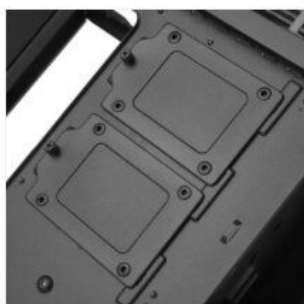

Cooling capabilities

Front I/O includes USB 3.1 Gen 2 Type-C port and standard 3.5 mm audio jack

Quick release buttons designed for easy side panel removal

Beautiful embedded ARGB lighting

Front I/O includes USB 3.1 Gen 2 Type-C, U...

Quick release buttons designed for easy side...

3 x 140mm Air Penetrator fans included

Top cover with ventilation holes

Top fan and radiator mounting holes

Internal drive cage supports 2 x 3.5" HDD an...

2 x 2.5" SSD mounting plate

Removable dust filter

7 expansion slots

Specifications

SPECIFICATIONS

Model No.	SST-ALF1S-G (Silver, tempered glass) SST-ALF1B-G (Black, tempered glass)	
Material	Aluminum shell, steel chassis, tempered glass	
Motherboard	ATX (12" x 11"), Micro-ATX (9.6" x 9.6"), Mini-ITX (6.7" x 6.7")	
Drive bay	External	--
	Internal	3.5" x 2 2.5" x 4
Cooling system	Front	--
	Rear	--
	Side	--
	Top	140mm x 3 / 120mm x 3
	Bottom	180mm x 2 / 140mm x 3 / 120mm x 3 (3 x 140mm Air Penetrator fans included)
Radiator support	Internal	120mm x 1 / 140mm x 1
	Front	--
	Rear	--
	Top	360mm / 280mm / 240mm / 140mm / 120mm
Radiator support	Bottom	360mm / 280mm / 240mm / 140mm / 120mm
	Internal	120mm x 1
Expansion slot	7 + 2	
Front I/O port	USB 3.1 Gen 2 Type-C x 1 USB 3.0 x 2 Combo audio x 1	
Power supply	Standard PS2(ATX)	
Limitation of expansion card	Length: 334mm, Width: 181mm	
Limitation of CPU cooler	175mm	