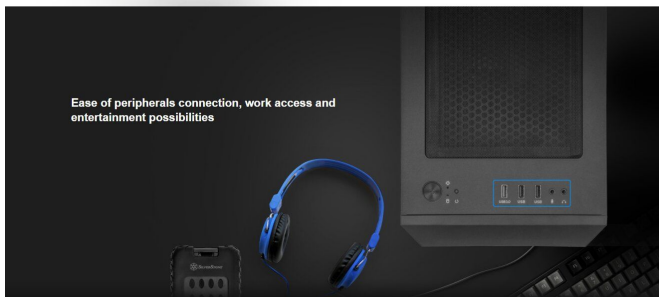

Substantial compatibility fulfilling large storage requirements

3.5" x2, 2.5" x2