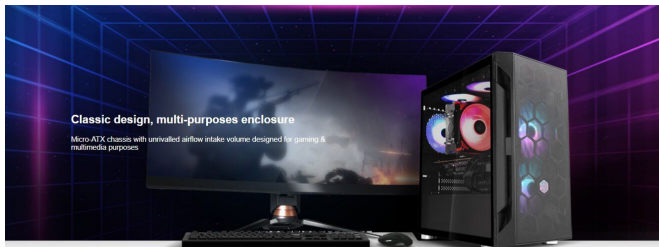

Classic design, multi-purposes enclosure

Impressive lighting

Great aesthetics, tremendous airflow