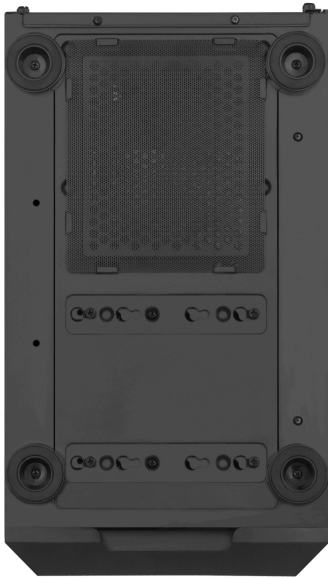

# Silverstone FARA H1M PRO Stylish and distinct Micro-ATX gaming chassis with ARGB lighting - Black

\$89.99

## Short Description

---

the FARA H1M PRO, a distinct and stylish micro-ATX chassis embellished with addressable RGB lighting that fits the gaming lifestyle.

## Description

---

**Classic design, multi-purposes enclosure**

Micro-ATX chassis with unrivalled airflow intake volume designed for gaming & multimedia purposes

**Impressive lighting**

FARA H1M PRO comes with three 120mm ARGB lighting fans that offers a vibrant touch to minimalist designed case.

## Features

---

- Equipped with three 120mm ARGB fans and ARGB controller
- Steel honeycomb mesh design provides superior air intake volume to cool internal components
- Precisely designed interior provides sufficient space for most graphics card and multiple cooling options
- Removable drive cage allows flexibility in PSU size and cable management space
- I/O ports includes 1 x USB 3.0, 2 x USB 2.0, 1 x Audio and 1 x MIC.
- Removable filters at the front and top makes cleaning out dust a breeze