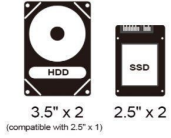

Substantial compatibility beyond expectations

Substantial compatibility fulfilling large storage requirements