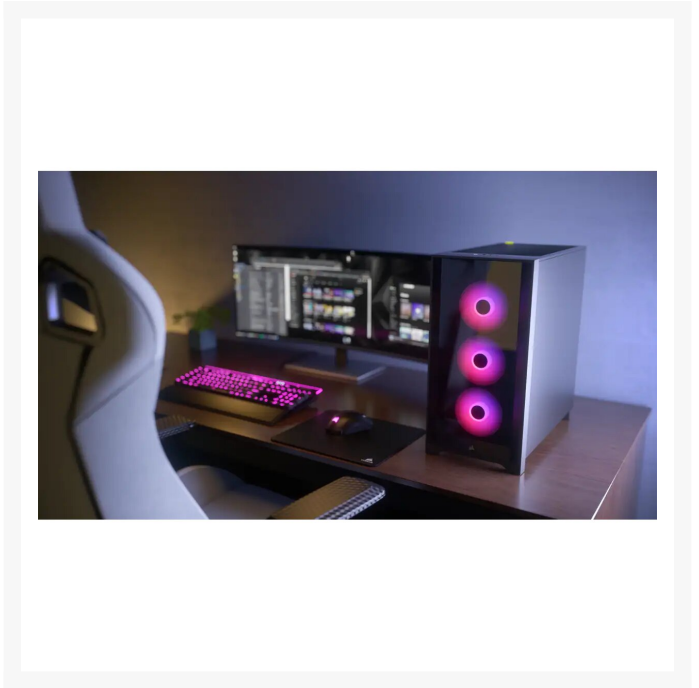

 **Corsair iCUE 4000X RGB
Tempered Glass Mid-Tower
ATX Case — Black**

\$145.95

Product Images

Short Description

The CORSAIR iCUE 4000X RGB is a distinctive and customizable tempered glass mid-tower ATX case with easy cable management and exceptional cooling, with three included CORSAIR AirGuide RGB fans.

POWERFUL DIRECTED AIRFLOW

Powered with three CORSAIR iCUE fans, featuring advanced blade design, each delivers 100 CFM of airflow.

RGB LIGHTING OUT OF THE BOX

Includes Corsair iCUE RGB lighting for the front panel, side panel, and top panel.