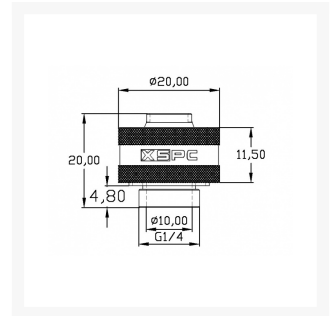

XSPC XSPC Coin Fit G1/4 to 3/8
ID 1/2 OD Compression
Fitting - Black Chrome - V2 -
8 Pack

\$29.99

Product Images

Short Description

XSPC Coin Fit G1/4 to 3/8 ID 1/2 OD Compression Fitting in Black Chrome finish!

Description

XSPC Coin Fit G1/4 to 3/8 ID 1/2 OD Compression Fitting in Black Chrome finish!

**8x MULTIPACK

Easy tool free coin installation

Features

- Black Chrome Finish
- For 3/8" ID, 1/2" OD Tubing (10mm ID, 13mm OD)
- Low profile design
- G1/4" Thread

Specifications

0

Additional Information

Brand	XSPC
SKU	XSPC-COMP-3812-BK-V2-8PK
Weight	1.2000
Special Order	No
Fitting Type	Compression
Fitting Size	3/8" x 1/2"
Fitting Angle	Straight
Fitting Finish	Black Chrome
Vendor SKU/EAN	5060596650985