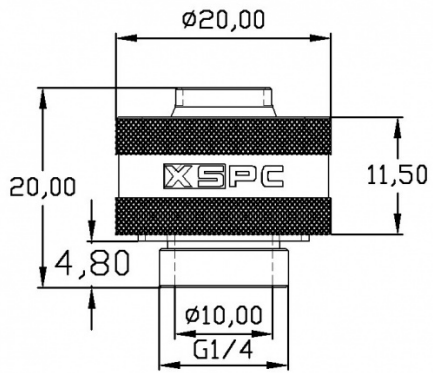

# XSPC Coin Fit G1/4 to 3/8 ID 1/2 OD Compression Fitting - Chrome - V2 - 8 Pack

\$36.95

## Short Description

XSPC Coin Fit G1/4 to 3/8 ID 1/2 OD Compression Fitting in Chrome finish!

## Description

XSPC Coin Fit G1/4 to 3/8 ID 1/2 OD Compression Fitting in Chrome finish!

\*\*8x MULTIPACK

## Features

---

- Chrome Finish
- For 3/8" ID, 1/2" OD Tubing (10mm ID, 13mm OD)
- Low profile design
- G1/4" Thread