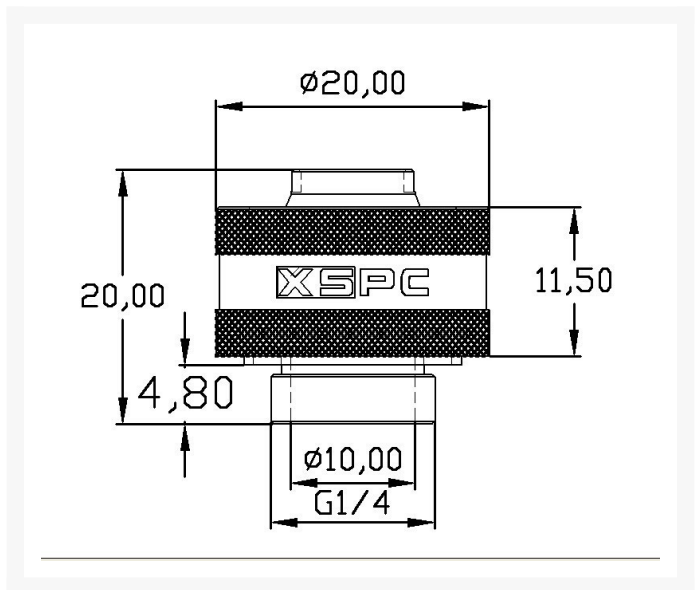

XSPC Coin Fit G1/4 to 3/8 ID 1/2 OD Compression Fitting - Matte Black - V2 - 8 Pack

\$29.99

Product Images

Short Description

XSPC Coin Fit G1/4 to 3/8 ID 1/2 OD Compression Fitting in Chrome finish!

Description

XSPC Coin Fit G1/4 to 3/8 ID 1/2 OD Compression Fitting in Chrome finish!

**8x MULTIPACK

Easy tool free coin installation

Features

- Material: Brass
- Matte Black Electroplated Finish
- For 3/8" ID, 1/2" OD Tubing (10mm ID, 13mm OD)
- Low profile design
- G1/4" Thread
- Easy tool free coin installation
- Updated Multi-Pack Packaging

Additional Information

Brand	XSPC
SKU	XSPC-COMP-3812-MB-V2-8PK
Weight	1.2000
Special Order	No
Fitting Type	Compression
Fitting Size	3/8" x 1/2"
Fitting Angle	Straight
Fitting Finish	Matte Black
Vendor SKU/EAN	5060596650961