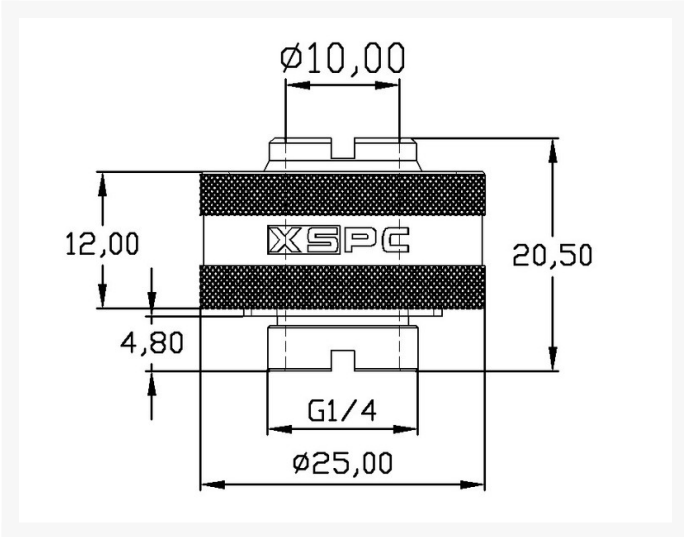

XSPC XSPC G1/4" to 1/2" ID,
3/4" OD Compression
Fitting (Black Chrome) V2 -
8 Pack

\$39.95

Product Images

Short Description

XSPC G1/4 to 1/2 ID 3/4 OD Compression Fitting in Black Chrome finish!

Description

- Black Chrome Finish
- For 1/2" ID, 3/4" OD Tubing (12.7mm ID, 19mm OD)

- Low profile design
- G1/4" Thread
- Easy tool free coin installation
- Updated Multi-Pack Packaging

**8x MULTIPACK

Specifications

0

Additional Information

Brand	XSPC
SKU	XSPC-COMP-1234-BC-V2-8PK
Weight	1.2000
Special Order	No
Fitting Type	Compression
Fitting Size	1/2" x 3/4"
Fitting Angle	Straight
Fitting Finish	Black Chrome
Vendor SKU/EAN	5060175588609