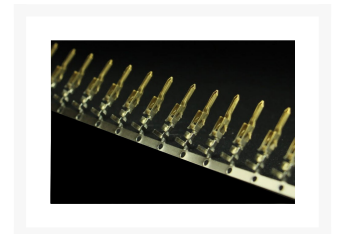

# Minifit Male Power Pins (for 4,8 and 24-Pin ATX/EPS, 6 & 8-pin PCI Express) - GOLD-plated - 4 Pack

\$0.49 As low as  
\$0.30

## Short Description

Minifit male 12V 4,6,8,24-pin - the GOLD-plated performance pins for the motherboard and video card connectors that connects from the PSU extension cables to the VGA or motherboard. GOLD-Plated Pins give you the quality connection - gold for better electrical conductivity - better signals, better & more stable

voltage / current. Give your power supplies the GOLD quality - like the GOLD pins that comes with top quality power supplies. Set of 4 pins.

## Description

---

The minifit male pin is used with many computer power supply cables including:

P4 12V 4pin - the GOLD-plated performance pins for the P4 connector that connects from the PSU extension cables to the P4 motherboard.