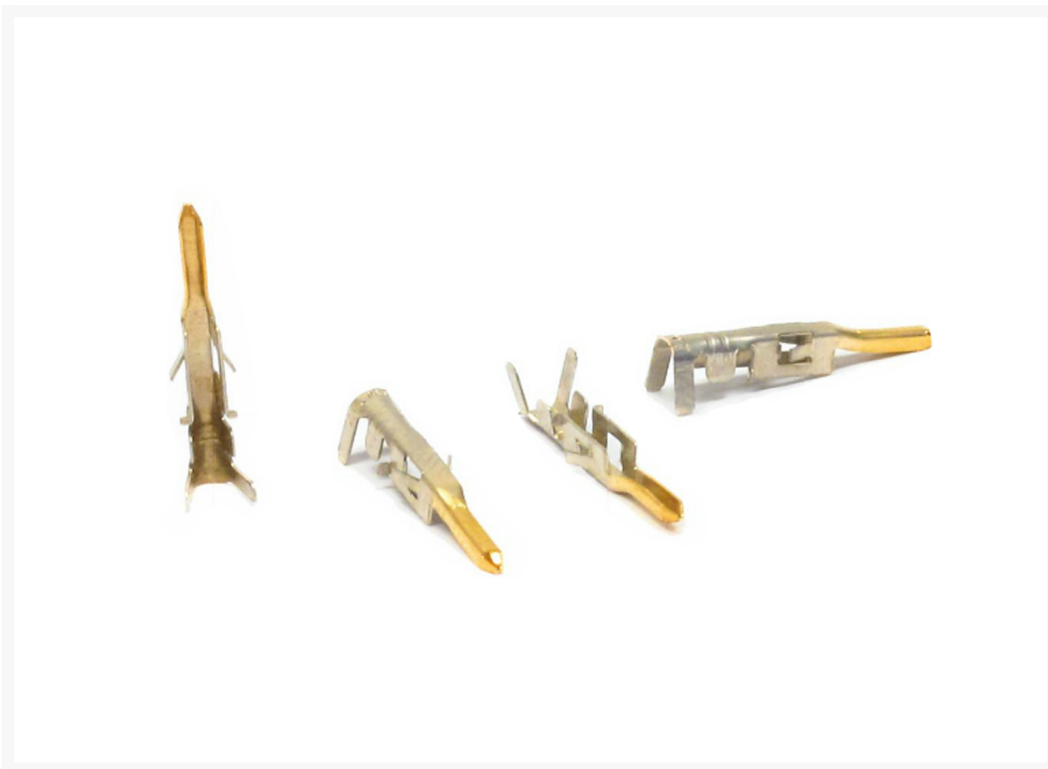

# Minifit Male Power Pins (for 4,8 and 24-Pin ATX/EPS, 6 & 8-pin PCI Express) - GOLD-plated - 4 Pack

\$0.49 As low as  
\$0.30

## Short Description

Minifit male 12V 4,6,8,24-pin - the GOLD-plated performance pins for the motherboard and video card connectors that connects from the PSU extension cables to the VGA or motherboard. GOLD-Plated Pins give you the quality connection - gold for better electrical conductivity - better signals, better & more stable

voltage / current. Give your power supplies the GOLD quality - like the GOLD pins that comes with top quality power supplies. Set of 4 pins.

## Description

---

The minifit male pin is used with many computer power supply cables including:

P4 12V 4pin - the GOLD-plated performance pins for the P4 connector that connects from the PSU extension cables to the P4 motherboard.