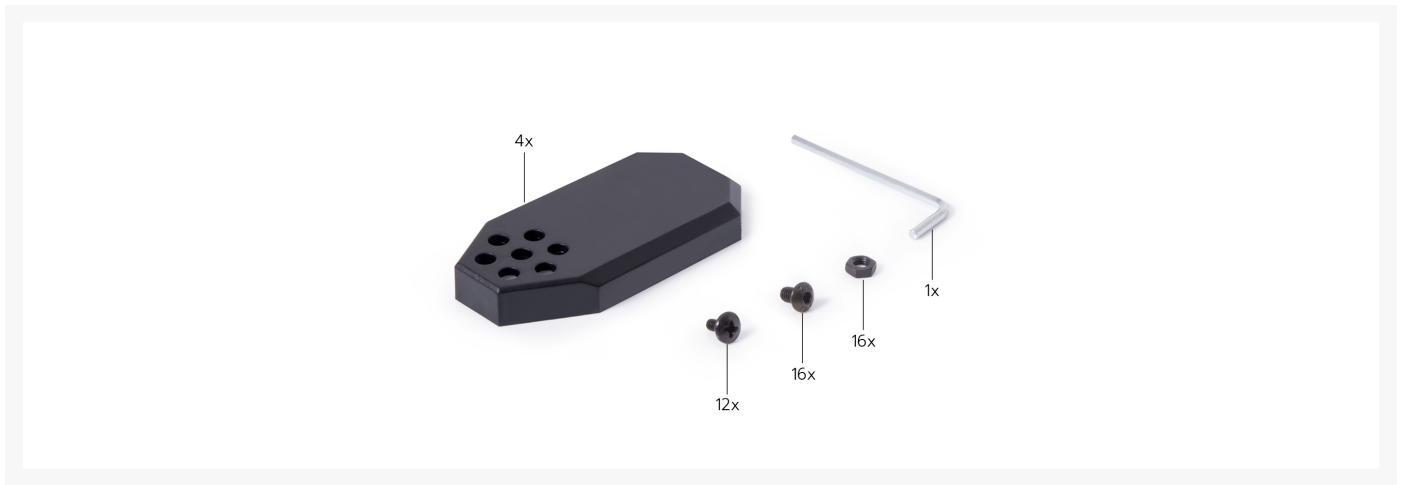

Alphacool NexXxoS Nova 1080 mm fan housing - Black

\$81.95

Product Images

Short Description

The Alphacool fan box is ideal for setting up a NexXoS Nova 1080mm radiator, including 120mm fans, externally. The included plastic feet can be easily mounted on the fan box, which can then be placed on the floor, table or any other location. The grid structure at the front and rear of the box protects the fans, as well as the cooling fins of the radiator, from damage caused by entry of foreign objects and provides safety for enquiring fingers!

Description

The Alphacool fan box is ideal for setting up a NexXoS Nova 1080mm radiator, including 120mm fans, externally. The included plastic feet can be easily mounted on the fan box, which can then be placed on the floor, table or any other location. The grid structure at the front and rear of the box protects the fans, as well as the cooling fins of the radiator, from damage caused by entry of foreign objects and provides safety for enquiring fingers!

Features

Clean look

The NexXoS Nova 1080mm radiator is mounted with a maximum of 9x 120mm fans (max. thickness 25mm) inside the fan box. Sufficient inlets and outlets guarantee clean routing of all cables. The technical construction and the "Air-Flow" optimised design of the fan box ensure a clean look for your PC cooling requirements.

Stable

The 4 plastic feet can be attached to the base of the fan box in many different positions. This means that the fan box always has a secure and stable position.

Specifications

Technical data

L x W x H	374 x 395 x 87 mm
Material	steel, plastic
Compatibility	NexXxoS XT 45 Full Copper 1080mm Nova radiator + fan with max. 25mm thickness
Weight	2.26 kg (incl. mounting accessories)
Colour	Black