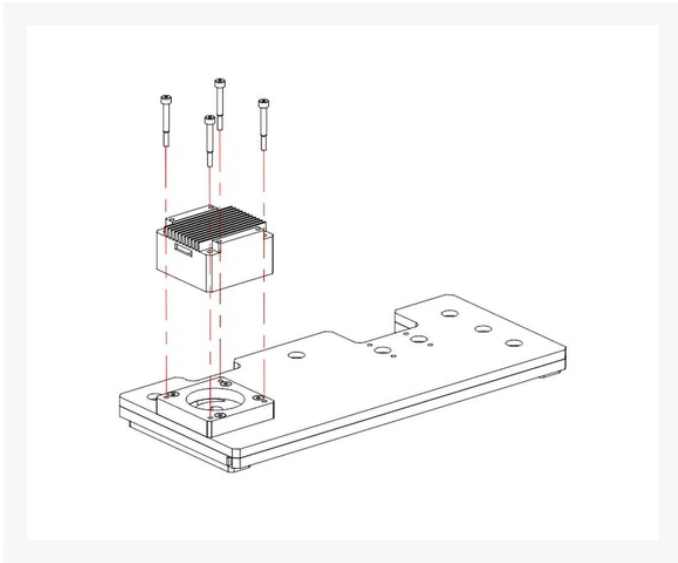

## Short Description

Bykski Distro or distribution plates are a unique way to outfit your cooling loop. These are designed case

specific to fit perfectly to create amazing cooling loops and a stunning visual look. Ports are lined up for perfect lines to each cooling device.

The Distro plate is engineered to be used with an inline pump, allowing you to power your entire loop right from your loop center piece.

### SPECIFICATIONS

- Material :Clear PMMA
- Thread: G 1/4in.

### SPECIFICATIONS - DDC

- Heatsink Material: Aluminum
- Power: Standard 4 pin power connector and a PWM 4-Pin header
- Voltage Range: 10V - 15V DC
- MTBF (Mean Time Between Failure): 50,000 hours equivalent to 5 years lifetime
- Maximum discharge: ~ 132 GPH (600 LPH)
- Max RPM: 5000
- Dimensions:62 x 62 x 58mm
- Performance will vary based on cooling loop dynamic