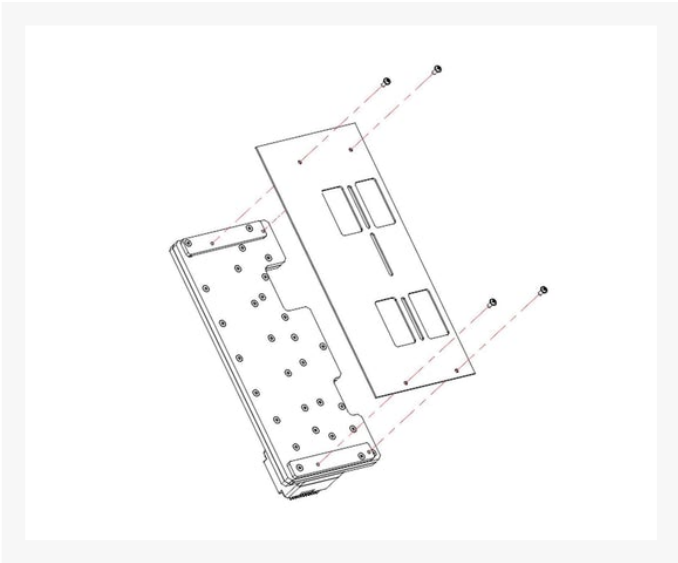

## Short Description

Bykski Distro or distribution plates are a unique way to outfit your cooling loop. These are designed case

specific to fit perfectly to create amazing cooling loops and a stunning visual look. Ports are lined up for perfect lines to each cooling device.

The Distro plate is engineered to be used with an inline pump, allowing you to power your entire loop right from your loop center piece.

### SPECIFICATIONS

- Material :Clear PMMA
- Thread: G 1/4in.

### SPECIFICATIONS - DDC

- Heatsink Material: Aluminum
- Power: Standard 4 pin power connector and a PWM 4-Pin header
- Voltage Range: 10V - 15V DC
- MTBF (Mean Time Between Failure): 50,000 hours equivalent to 5 years lifetime
- Maximum discharge: ~ 132 GPH (600 LPH)
- Max RPM: 5000
- Dimensions:62 x 62 x 58mm
- Performance will vary based on cooling loop dynamic