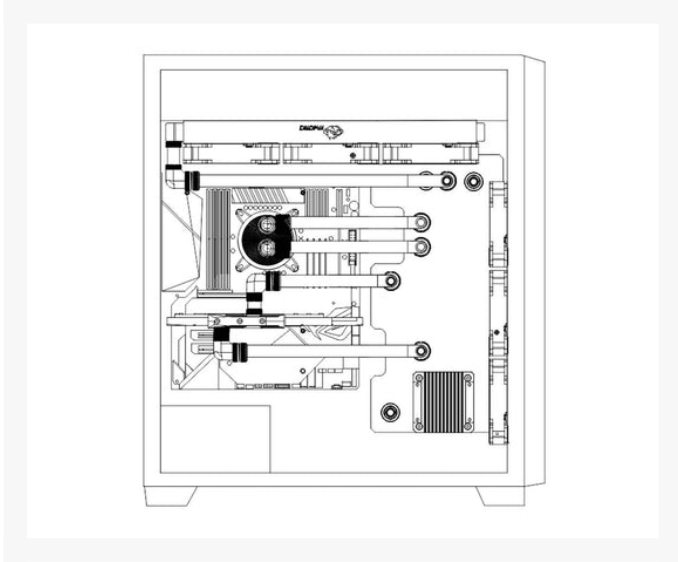

Short Description

Bykski Distro or distribution plates are a unique way to outfit your cooling loop. These are designed case