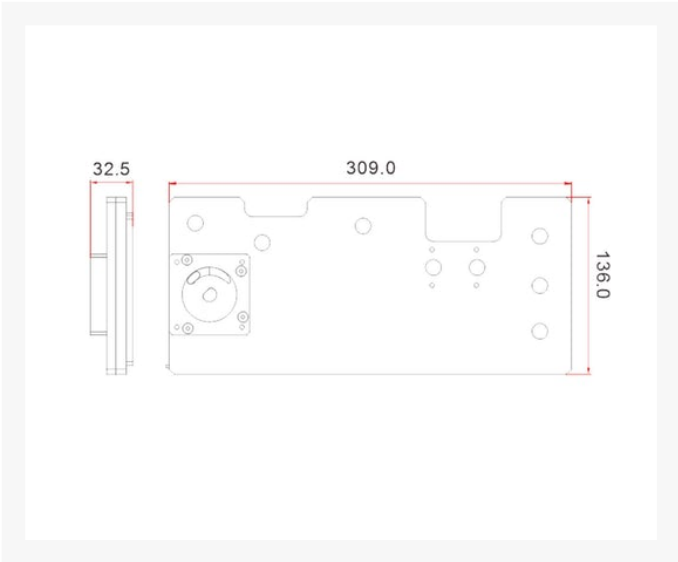

Short Description

Bykski Distro or distribution plates are a unique way to outfit your cooling loop. These are designed case