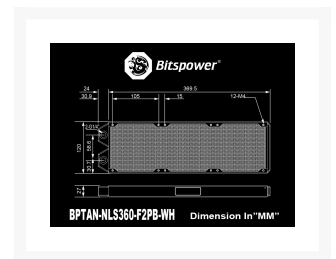

Bitspower Touchaqua Tarasque II 360S Radiator - White

\$79.95

Product Images

Short Description

The Bitspower Touchaqua's Tarasque series radiators are uniquely designed by Bitspower in order to provide the most efficient cooling while keeping your custom build on a reasonable budget. The simple slim design features a light single copper fin thread which offers maximum airflow, thus cooling the liquid's temperature without compromise. With a matte black finish and equipped with G 1/4" threads, Tarasque series radiators are compatible with Bitspower 120mm fans and fittings, as well as a wide variety of water cooling products in the market.

Description

Bitspower Touchaqua Tarasque II 360S Radiator

The Bitspower Touchaqua's Tarasque series radiators are uniquely designed by Bitspower in order to provide the most efficient cooling while keeping your custom build on a reasonable budget. The simple slim design features a light single copper fin thread which offers maximum airflow, thus cooling the liquid's temperature without compromise. With a matte black finish and equipped with G 1/4" threads, Tarasque series radiators are compatible with Bitspower 120mm fans and fittings, as well as a wide variety of water cooling products in the market.

Features

Features:

- Easy to Install.
- Combine High Quality Copper Material.
- High Durability Powder Coat in White Color.

Specifications

Specifications:

- Thread : G1/4" x 2
- Included : 1Set of Screws
- Dimension(LxWxH) : 393.5x120x24.5 MM