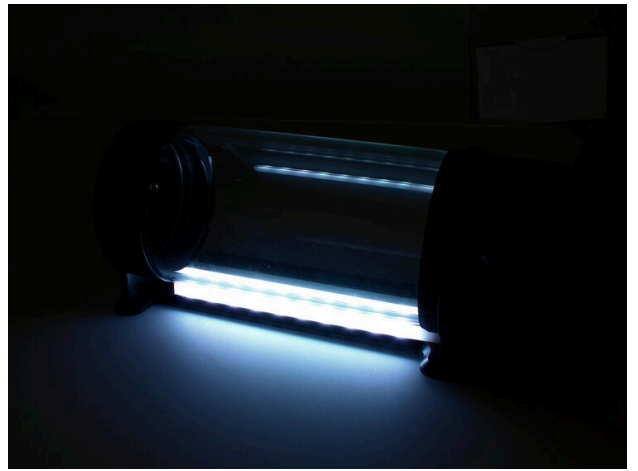

XSPC Photon 170 aRGB Glass Tube Reservoir V3 - Black

\$89.95

Product Images

Short Description

The XSPC Photon is the ultimate tube reservoir for PC water cooling. The tube is made from a quality toughened glass, which is both crystal clear and highly resistant to staining. The aRGB lighting is now at the back of the reservoir and features a diffuser strip for a more professional look to your build.

Description

The XSPC Photon is the ultimate tube reservoir for PC water cooling. The tube is made from a quality toughened glass, which is both crystal clear and highly resistant to staining. The aRGB lighting is now at the back of the reservoir and features a diffuser strip for a more professional look to your build.

Unlike other tube reservoirs, which use cheap plastic brackets, the XSPC Photon has high quality CNC cut aluminium bracket. The bracket connects to both ends of the reservoir which give a solid hold without blocking the view of the tube.

V3 Photon reservoirs include a new bracket which attaches directly to 120mm and 140mm radiators. It also has an improved fillport with lower restriction, to make filling the reservoir easier.

Features

Tube Material: Glass