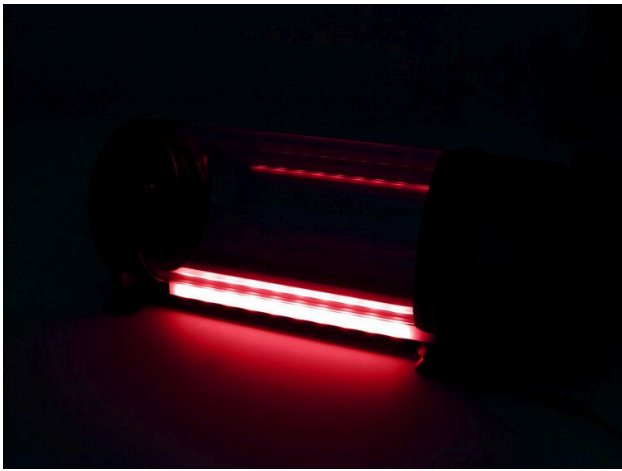

XSPC Photon 170 aRGB Glass Tube Reservoir V3 - Black

\$89.95

Product Images

Short Description

The XSPC Photon is the ultimate tube reservoir for PC water cooling. The tube is made from a quality toughened glass, which is both crystal clear and highly resistant to staining. The aRGB lighting is now at the back of the reservoir and features a diffuser strip for a more professional look to your build.

Description

The XSPC Photon is the ultimate tube reservoir for PC water cooling. The tube is made from a quality toughened glass, which is both crystal clear and highly resistant to staining. The aRGB lighting is now at the back of the reservoir and features a diffuser strip for a more professional look to your build.

Unlike other tube reservoirs, which use cheap plastic brackets, the XSPC Photon has high quality CNC cut aluminium bracket. The bracket connects to both ends of the reservoir which give a solid hold without blocking the view of the tube.

V3 Photon reservoirs include a new bracket which attaches directly to 120mm and 140mm radiators. It also has an improved fillport with lower restriction, to make filling the reservoir easier.

Features

Tube Material: Glass