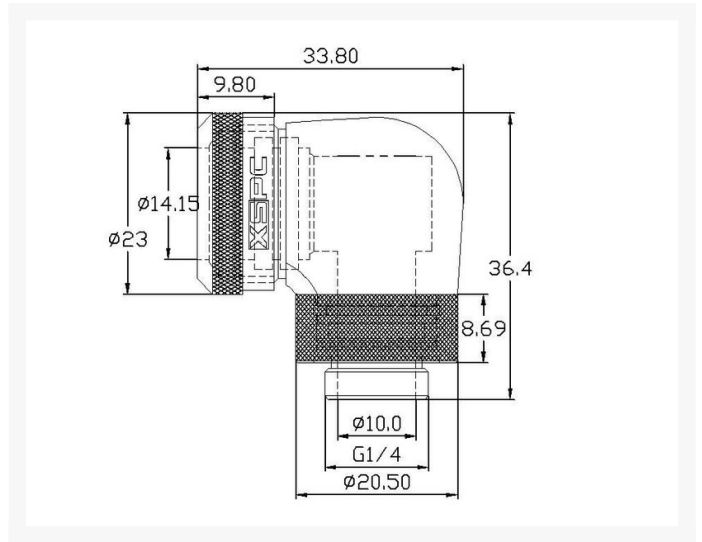

## Short Description

---

XSPC Rigid Tubing Fittings are designed for 14mm PETG tubing and 14mm metal tubing. The fittings have two push seals and an additional compression seal for a safe and secure connection.

## Description

---

XSPC Rigid Tubing Fittings are designed for 14mm PETG tubing and 14mm metal tubing. The fittings have two push seals and an additional compression seal for a safe and secure connection.

## Features

---

- Material: Brass
- Angle: 90° Rotary
- Rotation: 360°
- Threads: 1x Male G1/4"
- Tube Compatibility: 14mm OD PETG or Metal
- Tube Seal: Triple O-ring
- Finish: Black Chrome
- Installation Height: 31.5mm
- Easy tool free installation

## Additional Information

---

Brand	XSPC
SKU	XSPC-G14-14MM-90-BC
Weight	0.1000
Special Order	No
Fitting Type	Adapter
Fitting Size	14mm
Fitting Angle	90 Degree
Fitting Finish	Black Chrome
Vendor SKU/EAN	5060596651241