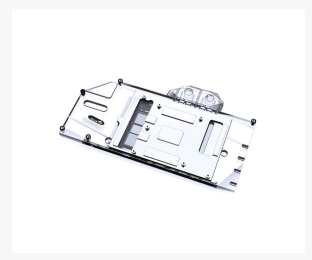

Bykski Full Coverage GPU Water Block and Backplate for Sapphire RX 6800 Super Platinum

Special Price
\$134.95 was
\$189.99

Product Images

Short Description

This full coverage block directly cools the video cards core (GPU), graphics memory (RAM), and the voltage

Description

This full coverage block directly cools the video cards core (GPU), graphics memory (RAM), and the voltage regulator modules (VRM). By directly cooling these components you can achieve great temperatures along with the ability to reach higher overlocks or extend the overall lifespan of your card by running at below factory temps.

The block is constructed of high purity copper that is electroplated to prevent oxidation. A high flow design is used to allow multiple blocks to run in series. Top and bottom ports can be used to configure parallel or serial designs in multi block set ups.

Features

Features

- Finest Craftsmanship
- Designed to Fit Standard G1/4 Thread Fittings
- SLI/Crossfire Compliant

Specifications

SPECIFICATIONS

- Block Material: Electroplated High Purity Copper / Acrylic
- Backplate Material: Black Anodized Aluminum (not in contact with coolant)