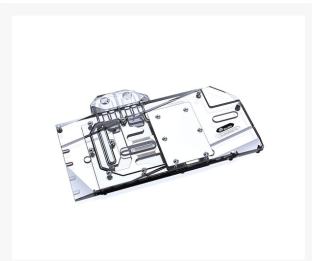

Bykski Full Coverage GPU Water Block and Backplate for Sapphire RX 6800 Super Platinum

Special Price
$134.95 was
$189.99

Product Images