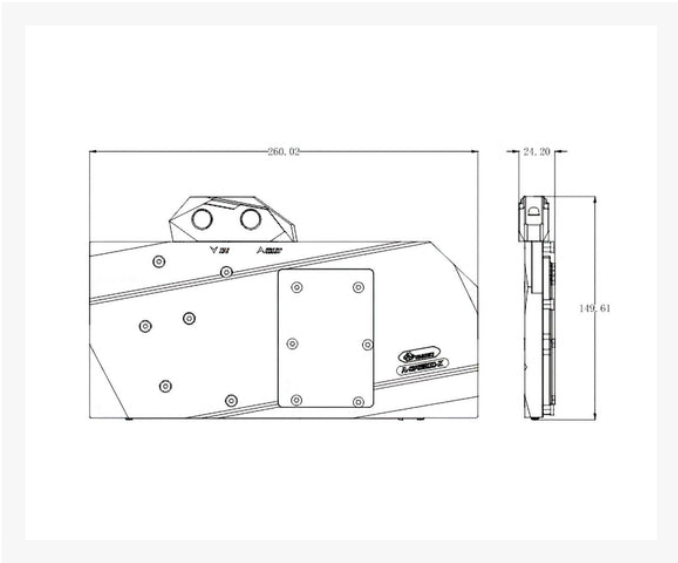

Bykski Full Coverage GPU Water Block and Backplate for Sapphire RX 6800 Super Platinum

Special Price
\$134.95 was
\$189.99

Product Images

Short Description

This full coverage block directly cools the video cards core (GPU), graphics memory (RAM), and the voltage

The block is constructed of high purity copper that is electroplated to prevent oxidation. A high flow design is used to allow multiple blocks to run in series. Top and bottom ports can be used to configure parallel or serial designs in multi block set ups.

Features

Features

- Finest Craftsmanship
- Designed to Fit Standard G1/4 Thread Fittings
- SLI/Crossfire Compliant

Specifications

SPECIFICATIONS

- Block Material: Electroplated High Purity Copper / Acrylic
- Backplate Material: Black Anodized Aluminum (not in contact with coolant)