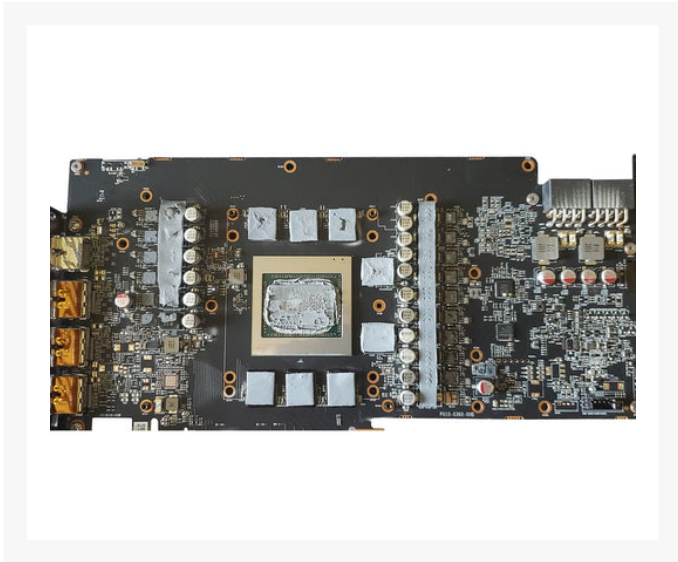

Bykski Full Coverage GPU Water Block and Backplate for Sapphire RX 6800 Super Platinum

Special Price
\$134.95 was
\$189.99

Product Images

Short Description

This full coverage block directly cools the video cards core (GPU), graphics memory (RAM), and the voltage

Description

This full coverage block directly cools the video cards core (GPU), graphics memory (RAM), and the voltage regulator modules (VRM). By directly cooling these components you can achieve great temperatures along with the ability to reach higher overlocks or extend the overall lifespan of your card by running at below factory temps.

The block is constructed of high purity copper that is electroplated to prevent oxidation. A high flow design is used to allow multiple blocks to run in series. Top and bottom ports can be used to configure parallel or serial designs in multi block set ups.

Features

Features

- Finest Craftsmanship
- Designed to Fit Standard G1/4 Thread Fittings
- SLI/Crossfire Compliant

Specifications

SPECIFICATIONS

- Block Material: Electroplated High Purity Copper / Acrylic
- Backplate Material: Black Anodized Aluminum (not in contact with coolant)