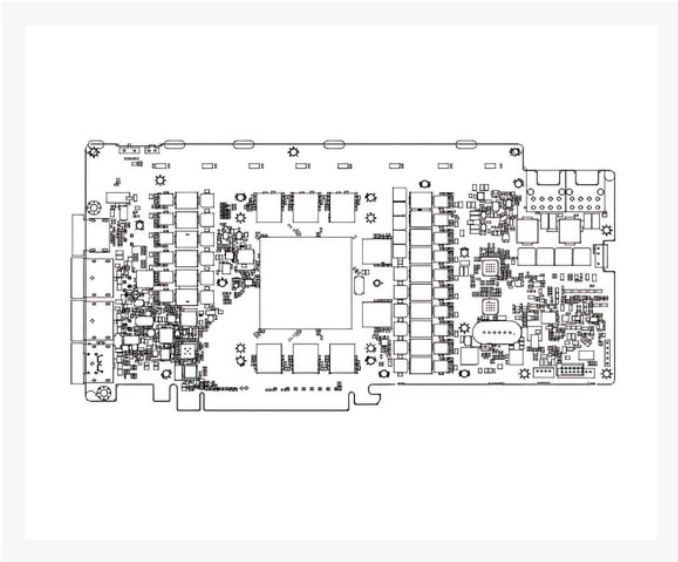

Bykski Full Coverage GPU Water Block and Backplate for Sapphire RX 6800 Super Platinum

Special Price
\$134.95 was
\$189.99

Product Images

Short Description

This full coverage block directly cools the video cards core (GPU), graphics memory (RAM), and the voltage

The block is constructed of high purity copper that is electroplated to prevent oxidation. A high flow design is used to allow multiple blocks to run in series. Top and bottom ports can be used to configure parallel or serial designs in multi block set ups.