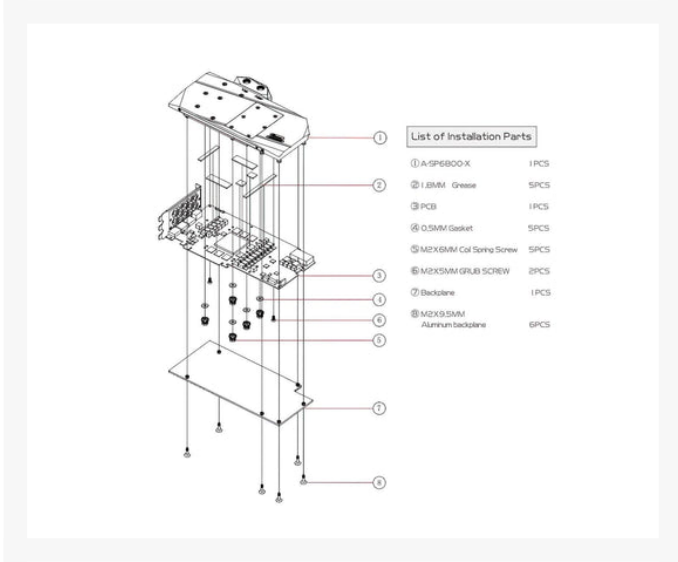

Bykski Full Coverage GPU Water Block and Backplate for Sapphire RX 6800 Super Platinum

Special Price
\$134.95 was
\$189.99

Product Images

Short Description

This full coverage block directly cools the video cards core (GPU), graphics memory (RAM), and the voltage

The block is constructed of high purity copper that is electroplated to prevent oxidation. A high flow design is used to allow multiple blocks to run in series. Top and bottom ports can be used to configure parallel or serial designs in multi block set ups.

Features

Features

- Finest Craftsmanship
- Designed to Fit Standard G1/4 Thread Fittings
- SLI/Crossfire Compliant

Specifications

SPECIFICATIONS

- Block Material: Electroplated High Purity Copper / Acrylic
- Backplate Material: Black Anodized Aluminum (not in contact with coolant)