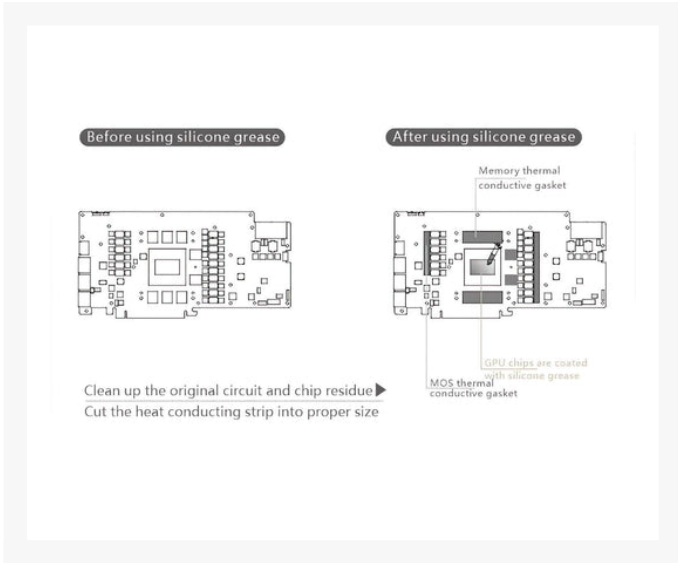

Bykski Full Coverage GPU Water Block and Backplate for Sapphire RX 6800 Super Platinum

Special Price
\$134.95 was
\$189.99

Product Images

Short Description

This full coverage block directly cools the video cards core (GPU), graphics memory (RAM), and the voltage

regulator modules (VRM). By directly cooling these components you can achieve great temperatures along with the ability to reach higher overlocks or extend the overall lifespan of your card by running at below factory temps.

The block is constructed of high purity copper that is electroplated to prevent oxidation. A high flow design is used to allow multiple blocks to run in series. Top and bottom ports can be used to configure parallel or serial designs in multi block set ups.

Features

Features

- Finest Craftsmanship
- Designed to Fit Standard G1/4 Thread Fittings
- SLI/Crossfire Compliant

Specifications

SPECIFICATIONS

- Block Material: Electroplated High Purity Copper / Acrylic
- Backplate Material: Black Anodized Aluminum (not in contact with coolant)