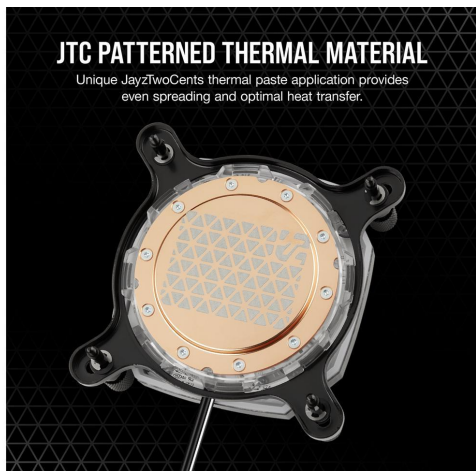

 **CORSAIR Hydro X Series
XC8 RGB PRO CPU Water
Block (1700/1200/AM4) -
JayzTwoCents Edition**

\$99.99

Product Images

Short Description

The CORSAIR Hydro X Series XC8 RGB PRO CPU Water Block, developed in partnership with JayzTwoCents, combines premium construction, custom forged carbon styling and vivid RGB lighting

Description

XC8 RGB PRO JTC IS READY FOR THE LATEST FROM INTEL® & AMD

The CORSAIR Hydro X Series XC8 RGB PRO CPU Water Block, developed in partnership with JayzTwoCents, combines premium construction, custom forged carbon styling and vivid RGB lighting

A bare copper cold plate, combined with an innovative quad-split flow design, efficiently draws heat away from your CPU for maximum performance on any platform.

Features

Features

Features	<p>A precision-machined copper cold plate with more than 110 high-efficiency micro-cooling fins, combined with an innovative quad-split flow design, efficiently draws heat away from your CPU.</p> <p>Designed in collaboration with JayzTwoCents, with forged carbon hydrographic print paired with all-black bracket and screws, the XC8 RGB PRO is the center of attention in your loop.</p> <p>Built from durable nylon with reinforced standard G1/4" threads, the XC8 RGB PRO will keep your CPU running at its best, and coolest, for years to come.</p> <p>16 RGB LEDs deliver stunning customizable RGB lighting effects over eight zones. Add a CORSAIR iCUE Controller (sold separately) and powerful CORSAIR iCUE software to customize and sync RGB lighting across all your iCUE-compatible products including other water blocks, pumps, fans, keyboard, and more.</p> <p>Includes a 5V ARGB motherboard adapter cable to alternatively control lighting via compatible motherboards.</p> <p>Easy and fast installation on Intel LGA 1700, LGA 1200 and AMD Socket AM4 with pre-installed mounting screws and pre-applied thermal material.</p>
-----------------	---