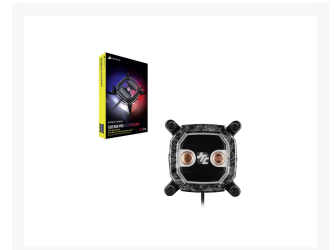

 **CORSAIR Hydro X Series
XC8 RGB PRO CPU Water
Block (1700/1200/AM4) -
JayzTwoCents Edition**

\$99.99

Product Images

Short Description

The CORSAIR Hydro X Series XC8 RGB PRO CPU Water Block, developed in partnership with JayzTwoCents, combines premium construction, custom forged carbon styling and vivid RGB lighting

Description

XC8 RGB PRO JTC IS READY FOR THE LATEST FROM INTEL® & AMD

The CORSAIR Hydro X Series XC8 RGB PRO CPU Water Block, developed in partnership with JayzTwoCents, combines premium construction, custom forged carbon styling and vivid RGB lighting

A bare copper cold plate, combined with an innovative quad-split flow design, efficiently draws heat away from your CPU for maximum performance on any platform.

Features

Features

Features	<p>A precision-machined copper cold plate with more than 110 high-efficiency micro-cooling fins, combined with an innovative quad-split flow design, efficiently draws heat away from your CPU.</p> <p>Designed in collaboration with JayzTwoCents, with forged carbon hydrographic print paired with all-black bracket and screws, the XC8 RGB PRO is the center of attention in your loop.</p> <p>Built from durable nylon with reinforced standard G1/4" threads, the XC8 RGB PRO will keep your CPU running at its best, and coolest, for years to come.</p> <p>16 RGB LEDs deliver stunning customizable RGB lighting effects over eight zones. Add a CORSAIR iCUE Controller (sold separately) and powerful CORSAIR iCUE software to customize and sync RGB lighting across all your iCUE-compatible products including other water blocks, pumps, fans, keyboard, and more.</p> <p>Includes a 5V ARGB motherboard adapter cable to alternatively control lighting via compatible motherboards.</p> <p>Easy and fast installation on Intel LGA 1700, LGA 1200 and AMD Socket AM4 with pre-installed mounting screws and pre-applied thermal material.</p>
-----------------	---