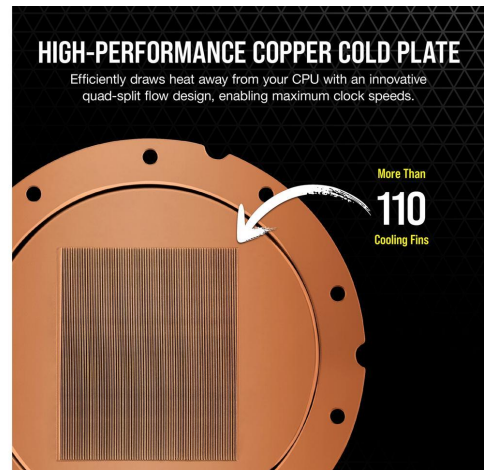

 **CORSAIR Hydro X Series
XC8 RGB PRO CPU Water
Block (1700/1200/AM4) -
JayzTwoCents Edition**

\$99.99

Product Images

Short Description

The CORSAIR Hydro X Series XC8 RGB PRO CPU Water Block, developed in partnership with JayzTwoCents, combines premium construction, custom forged carbon styling and vivid RGB lighting

Description

XC8 RGB PRO JTC IS READY FOR THE LATEST FROM INTEL® & AMD

The CORSAIR Hydro X Series XC8 RGB PRO CPU Water Block, developed in partnership with JayzTwoCents, combines premium construction, custom forged carbon styling and vivid RGB lighting

A bare copper cold plate, combined with an innovative quad-split flow design, efficiently draws heat away from your CPU for maximum performance on any platform.

Features

Features

Features	<p>A precision-machined copper cold plate with more than 110 high-efficiency micro-cooling fins, combined with an innovative quad-split flow design, efficiently draws heat away from your CPU.</p> <p>Designed in collaboration with JayzTwoCents, with forged carbon hydrographic print paired with all-black bracket and screws, the XC8 RGB PRO is the center of attention in your loop.</p> <p>Built from durable nylon with reinforced standard G1/4" threads, the XC8 RGB PRO will keep your CPU running at its best, and coolest, for years to come.</p> <p>16 RGB LEDs deliver stunning customizable RGB lighting effects over eight zones. Add a CORSAIR iCUE Controller (sold separately) and powerful CORSAIR iCUE software to customize and sync RGB lighting across all your iCUE-compatible products including other water blocks, pumps, fans, keyboard, and more.</p> <p>Includes a 5V ARGB motherboard adapter cable to alternatively control lighting via compatible motherboards.</p> <p>Easy and fast installation on Intel LGA 1700, LGA 1200 and AMD Socket AM4 with pre-installed mounting screws and pre-applied thermal material.</p>
-----------------	---