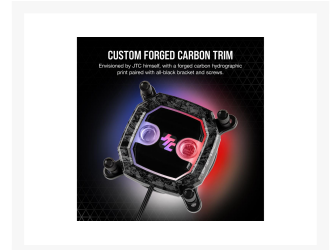

 **CORSAIR Hydro X Series
XC8 RGB PRO CPU Water
Block (1700/1200/AM4) -
JayzTwoCents Edition**

\$99.99

Product Images

Short Description

The CORSAIR Hydro X Series XC8 RGB PRO CPU Water Block, developed in partnership with JayzTwoCents, combines premium construction, custom forged carbon styling and vivid RGB lighting

Description

XC8 RGB PRO JTC IS READY FOR THE LATEST FROM INTEL® & AMD

The CORSAIR Hydro X Series XC8 RGB PRO CPU Water Block, developed in partnership with JayzTwoCents, combines premium construction, custom forged carbon styling and vivid RGB lighting

A bare copper cold plate, combined with an innovative quad-split flow design, efficiently draws heat away from your CPU for maximum performance on any platform.

Features

Features

Features	<p>A precision-machined copper cold plate with more than 110 high-efficiency micro-cooling fins, combined with an innovative quad-split flow design, efficiently draws heat away from your CPU.</p> <p>Designed in collaboration with JayzTwoCents, with forged carbon hydrographic print paired with all-black bracket and screws, the XC8 RGB PRO is the center of attention in your loop.</p> <p>Built from durable nylon with reinforced standard G1/4" threads, the XC8 RGB PRO will keep your CPU running at its best, and coolest, for years to come.</p> <p>16 RGB LEDs deliver stunning customizable RGB lighting effects over eight zones. Add a CORSAIR iCUE Controller (sold separately) and powerful CORSAIR iCUE software to customize and sync RGB lighting across all your iCUE-compatible products including other water blocks, pumps, fans, keyboard, and more.</p> <p>Includes a 5V ARGB motherboard adapter cable to alternatively control lighting via compatible motherboards.</p> <p>Easy and fast installation on Intel LGA 1700, LGA 1200 and AMD Socket AM4 with pre-installed mounting screws and pre-applied thermal material.</p>
-----------------	---