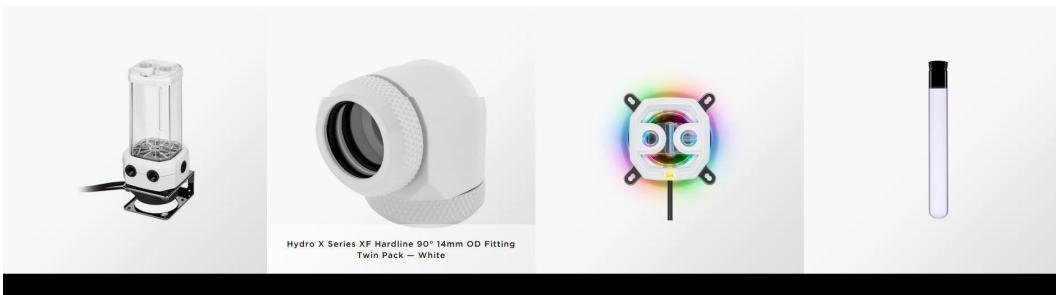

UNIQUE SATIN FINISH

A beautiful satin black finish creates a unique matte look to make your custom cooling system stand out even further.

BETTER TOGETHER