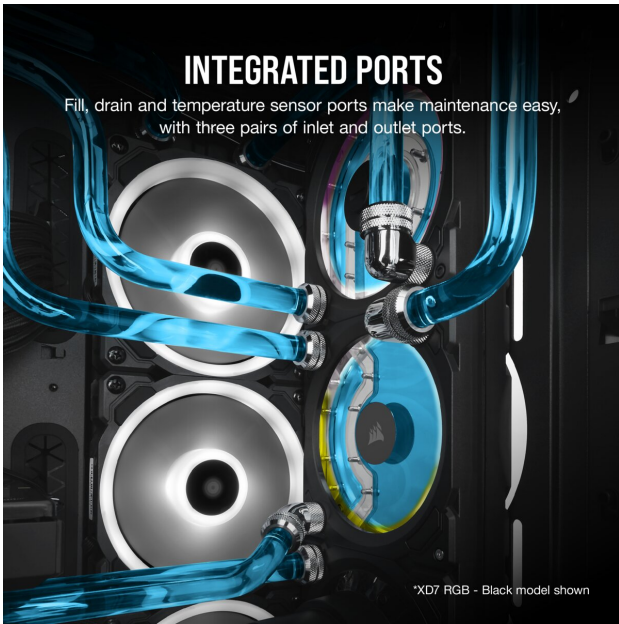

Corsair Hydro X Series XD7 RGB Pump/Reservoir Combo — White

\$249.99

Product Images

HYDRO X SERIES XD7 RGB
A universal 360mm distribution plate powered by an integrated high-performance Xylem D5 pump.

HYDRO X SERIES
*XD7 RGB - Black model shown

INTEGRATED PORTS

Fill, drain and temperature sensor ports make maintenance easy, with three pairs of inlet and outlet ports.

INTEGRATED 140ML RESERVOIR

Put your custom cooling system's coolant on display with eye-catching circular designed coolant channels.

VIVID RGB LIGHTING

RGB LEDs light up your reservoir, controlled via iCUE software or your motherboard with an included 5V ARGB adapter cable.

Control pump speeds and synchronize RGB lighting with all iCUE-compatible devices in your setup.*