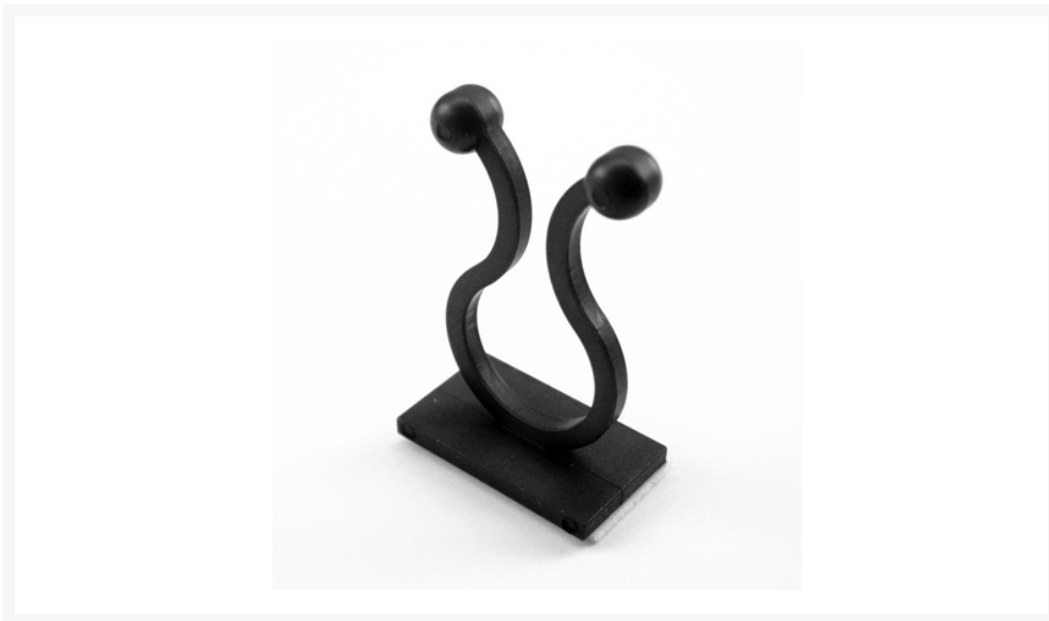

ae Premium Twist Lock Mount 1/4 Inch - Black

\$0.99

Product Images

Short Description

Premium Twist Lock Mounts offer a fast and economical way to securely position, route and mount wire, cable, or tubing. featuring a twist lock closure so wires can be removed after assembly if desired. No holes to drill or screws to turn because this Lock Mount is backed with polyethylene foam tape that is extremely easy to install just peel and stick.

Description

Premium Twist Lock Mounts offer a fast and economical way to securely position, route and mount wire, cable, or tubing. featuring a twist lock closure so wires can be removed after assembly if desired. No holes to drill or screws to turn because this Lock Mount is backed with polyethylene foam tape that is extremely easy to install just peel and stick. The Twist Lock Mount also provides

excellent conform-ability, high temperature and solvent resistance, in addition to a high ultimate bond strength. The reusable Twist Lock Mount is molded to be tough and resilient.

Installation Note: The mounting surface should be smooth, clean, and dry to insure a secure adhesion.

Features

Features:

- Economical and reusable
- Tough and Resilient
- Low Profile friendly
- Easy, no tool, installation.

Additional Information

Brand	AE
SKU	AE-MT-1/4-BN
Weight	0.2000
Color	Black
Wire Management Type	Clamp
Material	Nylon
Size	1/4"