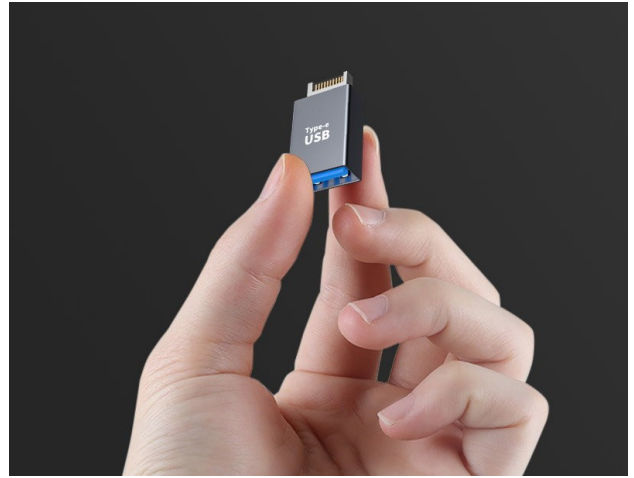

USB 3.1 Front Panel Header Type E to Type C Adapter with Metal Housing

As low as
\$19.99

Product Images

Short Description

Premium 10Gbps USB 3.0/3.1/3.2 Front Panel Internal Header (Type-E) Adapter to USB Type-C with Premium aluminum metal housing, support both data and power transfer.

Additional Information

Brand	ModDIY
SKU	MDY-CO908
Weight	0.1000
Color	Black

Product Options

Connector Type:

Type E to Type C

Type E to Type A