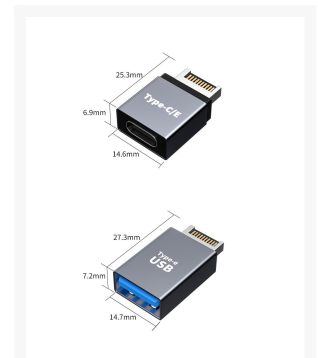

USB 3.1 Front Panel Header Type E to Type C Adapter with Metal Housing

As low as
\$19.99

Product Images

Short Description

Premium 10Gbps USB 3.0/3.1/3.2 Front Panel Internal Header (Type-E) Adapter to USB Type-C with Premium aluminum metal housing, support both data and power transfer.

Additional Information

Brand	ModDIY
SKU	MDY-CO908
Weight	0.1000
Color	Black

Product Options

Connector Type:

Type E to Type C

Type E to Type A