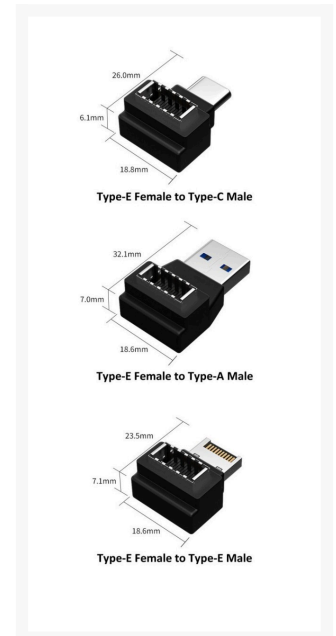

USB 3.1 Front Panel Header Type E (Female) to Type A C E (Male) Connector Adapter

As low as
\$19.99

Product Images

Short Description

Premium USB 3.0/3.1/3.2 Front Panel Internal Header (Type-E) Adapter to USB Type-A Type-C Type-E with Premium durable PVC housing, all black. Support both data and power transfer.

Description

Premium USB 3.0/3.1/3.2 Front Panel Internal Header (Type-E) Adapter to USB Type-A Type-C Type-E with Premium durable PVC housing, all black. Support both data and power transfer.

Features

- USB 3.1 Front Panel Header (Type-E) Female to Type-A Male
- USB 3.1 Front Panel Header (Type-E) Female to Type-C Male
- USB 3.1 Front Panel Header (Type-E) Female to Type-E Male

Additional Information

Brand	ModDIY
SKU	MDY-CAB340
Weight	0.1000
Color	Black

Product Options

Connector Type:	Type E to Type C
	Type E to Type A
	Type E to Type E