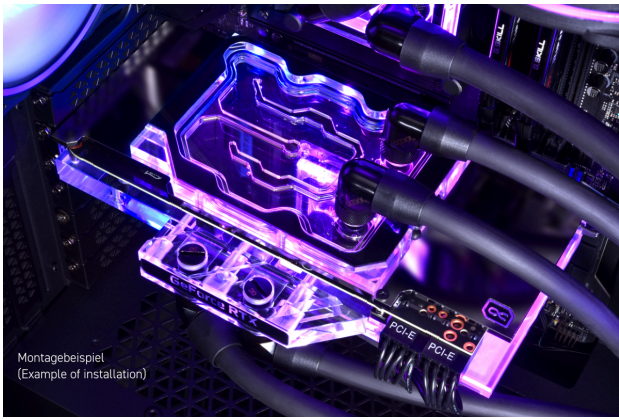

Alphacool Eisblock Aurora GPX-N Acryl Active Backplate 3090/3080 Reference

Special Price
\$70.36 was
\$87.95

Product Images

Short Description

The Alphacool Eisblock Aurora GPX-N Acrylic Active Backplate for Geforce RTX 3080/3090 graphics cards is the perfect upgrade for Alphacool's Eisblock Aurora Acrylic GPX-N GPU custom water coolers as well as Alphacool's Eiswolf 2 GPU AIOs (see compatibility details). With the help of the backplate, consisting of nickel-plated copper, the back of Geforce RTX 3080/3090 graphics cards can now also be actively water-cooled, thus achieving a significant increase in cooling performance.

Description

The Alphacool Eisblock Aurora GPX-N Acrylic Active Backplate for Geforce RTX 3080/3090 graphics cards is the perfect upgrade for Alphacool's Eisblock Aurora Acrylic GPX-N GPU custom water coolers as well as Alphacool's Eiswolf 2 GPU AIOs (see compatibility details). With the help of the backplate, consisting of nickel-plated copper, the back of Geforce RTX 3080/3090 graphics cards can now also be actively water-cooled, thus achieving a significant increase in cooling performance.

Features

Connection options

There are 2 different ways to incorporate the backplate into your existing watercooling loop:

Variant 1

The cooler has an inlet and outlet with G1/4" internal thread on the top side respectively. With suitable connections and hoses/hard tubes, the backplate can be easily integrated into the water circuit.

Variant 2

The cooler has an inlet and outlet on the side suitable for 5/3mm hoses. With the help of Alphacool's MCX 2x manifold with 5/3mm tubing (item 1022250), the active backplate can be easily integrated into the water circuit in a space-saving way. This variant is a sensible choice if there is little space in the PC case and tubing runs will be difficult to do. (Note: Only works with Eisblock Aurora Acryl/ES Acetal GPX-N GPU custom water coolers. Cannot be used in combination with Alphacool Eiswolf 2 AIOs!)