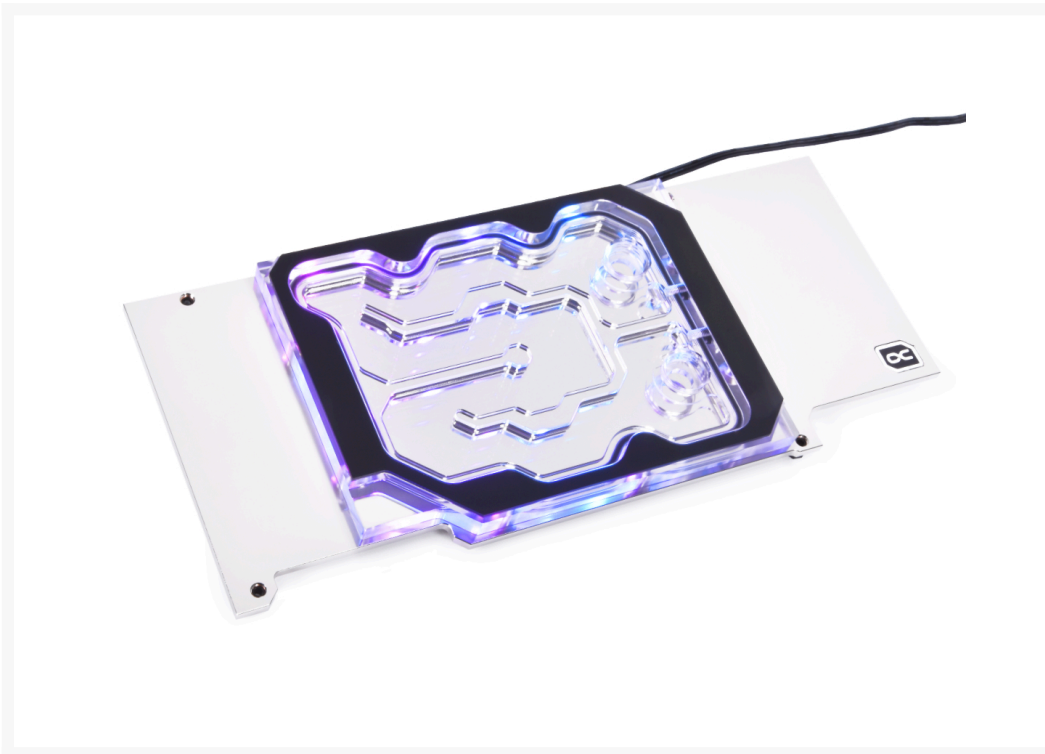

Alphacool Eisblock Aurora GPX-N Acryl Active Backplate 3090/3080 Reference

Special Price
\$70.36 was
\$87.95

Product Images

Short Description

The Alphacool Eisblock Aurora GPX-N Acrylic Active Backplate for Geforce RTX 3080/3090 graphics cards is the perfect upgrade for Alphacool's Eisblock Aurora Acrylic GPX-N GPU custom water coolers as well as Alphacool's Eiswolf 2 GPU AIOs (see compatibility details). With the help of the backplate, consisting of nickel-plated copper, the back of Geforce RTX 3080/3090 graphics cards can now also be actively water-cooled, thus achieving a significant increase in cooling performance.

Description

The Alphacool Eisblock Aurora GPX-N Acrylic Active Backplate for Geforce RTX 3080/3090 graphics cards is the perfect upgrade for Alphacool's Eisblock Aurora Acrylic GPX-N GPU custom water coolers as well as Alphacool's Eiswolf 2 GPU AIOs (see compatibility details). With the help of the backplate, consisting of nickel-plated copper, the back of Geforce RTX 3080/3090 graphics cards can now also be actively water-cooled, thus achieving a significant increase in cooling performance.

Features

Connection options

There are 2 different ways to incorporate the backplate into your existing watercooling loop:

Variant 1

The cooler has an inlet and outlet with G1/4" internal thread on the top side respectively. With suitable connections and hoses/hard tubes, the backplate can be easily integrated into the water circuit.

Variant 2

The cooler has an inlet and outlet on the side suitable for 5/3mm hoses. With the help of Alphacool's MCX 2x manifold with 5/3mm tubing (item 1022250), the active backplate can be easily integrated into the water circuit in a space-saving way. This variant is a sensible choice if there is little space in the PC case and tubing runs will be difficult to do. (Note: Only works with Eisblock Aurora Acryl/ES Acetal GPX-N GPU custom water coolers. Cannot be used in combination with Alphacool Eiswolf 2 AIOs!)