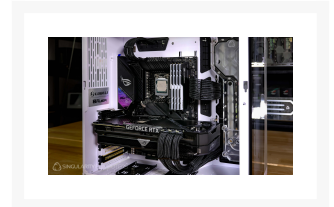

Singularity Computers PowerBoard Linking Cable 8pin PCIe

\$8.95

Product Images

Short Description

SC PowerBoard Cables are high quality 18AWG Heatshrinkless Black Sleeved cables specifically designed for the PowerBoard.

Description

SC PowerBoard Cables are high quality 18AWG Heatshrinkless Black Sleeved cables specifically designed for the PowerBoard. There are two categories for SC PowerBoard Cables, PowerBoard Linking Cables and PowerBoard PSU Cables. PowerBoard Linking Cables are the short cables which connect the PowerBoard to the motherboard and GPU. The 24pin and EPS are specially designed to be arched meaning the inner length is shorter than the outer length. PowerBoard PSU Cables connect the PowerBoard to the PSU. Component connector positions vary, so we have created the full range of cables needed with multiple standardized lengths optimized for each PowerBoard and to cover all components and configurations.