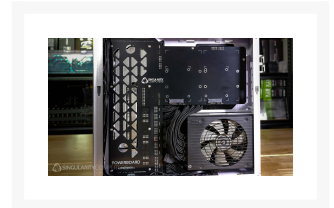

Singularity Computers PowerBoard Linking Cable 8pin PCIe

\$8.95

Product Images

Short Description

SC PowerBoard Cables are high quality 18AWG Heatshrinkless Black Sleeved cables specifically designed for the PowerBoard.

Description

SC PowerBoard Cables are high quality 18AWG Heatshrinkless Black Sleeved cables specifically designed for the PowerBoard. There are two categories for SC PowerBoard Cables, PowerBoard Linking Cables and PowerBoard PSU Cables. PowerBoard Linking Cables are the short cables which connect the PowerBoard to the motherboard and GPU. The 24pin and EPS are specially designed to be arched meaning the inner length is shorter than the outer length. PowerBoard PSU Cables connect the PowerBoard to the PSU. Component connector positions vary, so we have created the full range of cables needed with multiple standardized lengths optimized for each PowerBoard and to cover all components and configurations.

Specifications

Specifications & Included Items:

PowerBoard Linking Cable 8pin PCIE. 18AWG. Black Sleeved.

Weight: 0.05kg.

Dimensions: L: 100mm or 150mm x W: 20mm x H: 12mm.

Packaged Weight: 0.07kg.

Packaged Dimensions: L: 180mm x W: 25mm x H: 20mm.