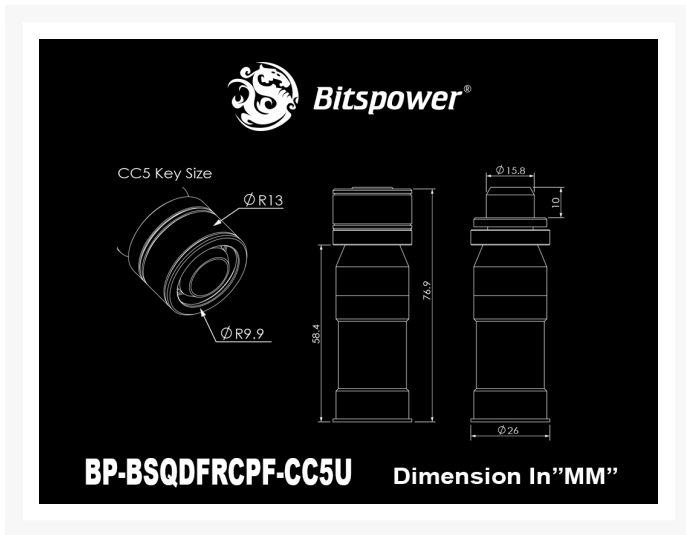

Bitspower Black Sparkle Quick-Disconnected Female With Rotary Compression Fitting CC6 Ultimate For ID 7/16" OD 5/8" Tube

\$25.95

Product Images

Features

- True Hi-Flow Design.
- Hi Quality Brass Material.
- With Full 360-Degree Rotation Compression Fitting CC5 Ultimate for ID 7/16" OD 5/8" Tube.
- High Durability Nickel Finished In Black Sparkle Color
- Quick Shutoff And Disconnected Design.
- RoHS Compliant.

Tubing Size : ID 7/16" OD 5/8"

Additional Information

Brand	Bitspower
SKU	BP-BSQDFRCPF-CC6U
Weight	0.1000
Special Order	No
Fitting Type	Disconnect
Fitting Angle	Straight
Fitting Finish	Black Chrome
Vendor SKU/EAN	4712914781598