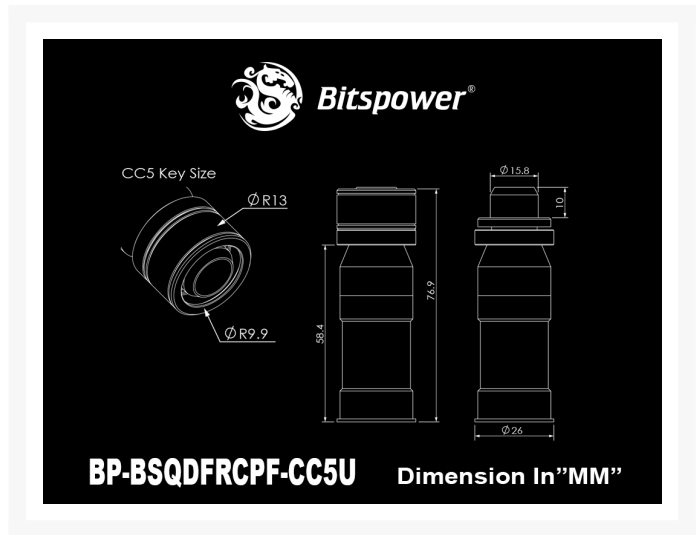

Bitspower Black Sparkle Quick-Disconnected Female With Rotary Compression Fitting CC6 Ultimate For ID 7/16" OD 5/8" Tube

\$25.95

Product Images

Features

- True Hi-Flow Design.
- Hi Quality Brass Material.
- With Full 360-Degree Rotation Compression Fitting CC5 Ultimate for ID 7/16" OD 5/8" Tube.
- High Durability Nickel Finished In Black Sparkle Color
- Quick Shutoff And Disconnected Design.
- RoHS Compliant.

Tubing Size : ID 7/16" OD 5/8"

Additional Information

Brand	Bitspower
SKU	BP-BSQDFRCPF-CC6U
Weight	0.1000
Special Order	No
Fitting Type	Disconnect
Fitting Angle	Straight
Fitting Finish	Black Chrome
Vendor SKU/EAN	4712914781598