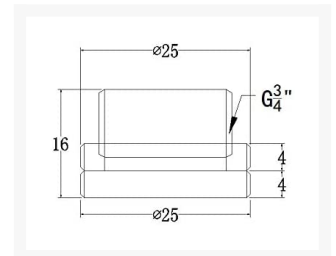

Bykski Fillport / Pass Thru Fitting - White

\$10.95

Product Images

Short Description

The Bykski Fillport / Pass Thru Fitting is very useful for routing loop runs through panels. The fitting is also very useful when used as a fill or drain port. This original version has a shorter body profile than version 2.

Description

The Bykski Fillport / Pass Thru Fitting is very useful for routing loop runs through panels. The fitting is also very useful when used as a fill or drain port. This original version has a shorter body profile than version 2.

Features

- Internal G 1/4 Thread All the Way Through
- Securing Locking Nut
- Easy Install

Specifications

SPECIFICATIONS

- G 1/4 Inside Thread.

INCLUDED PARTS

- 1x Base Port
- 1x Locking Nut

WARNINGS