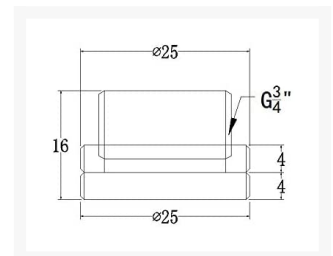

Bykski Fillport / Pass Thru Fitting - Grey

\$10.95

Product Images

Short Description

The Bykski Fillport / Pass Thru Fitting is very useful for routing loop runs through panels. The fitting is also very useful when used as a fill or drain port. This original version has a shorter body profile than version 2.

Description

The Bykski Fillport / Pass Thru Fitting is very useful for routing loop runs through panels. The fitting is also very useful when used as a fill or drain port. This original version has a shorter body profile than version 2.

Features

- Internal G 1/4 Thread All the Way Through
- Securing Locking Nut
- Easy Install

Specifications

SPECIFICATIONS

- G 1/4 Inside Thread.

INCLUDED PARTS

- 1x Base Port
- 1x Locking Nut

WARNINGS