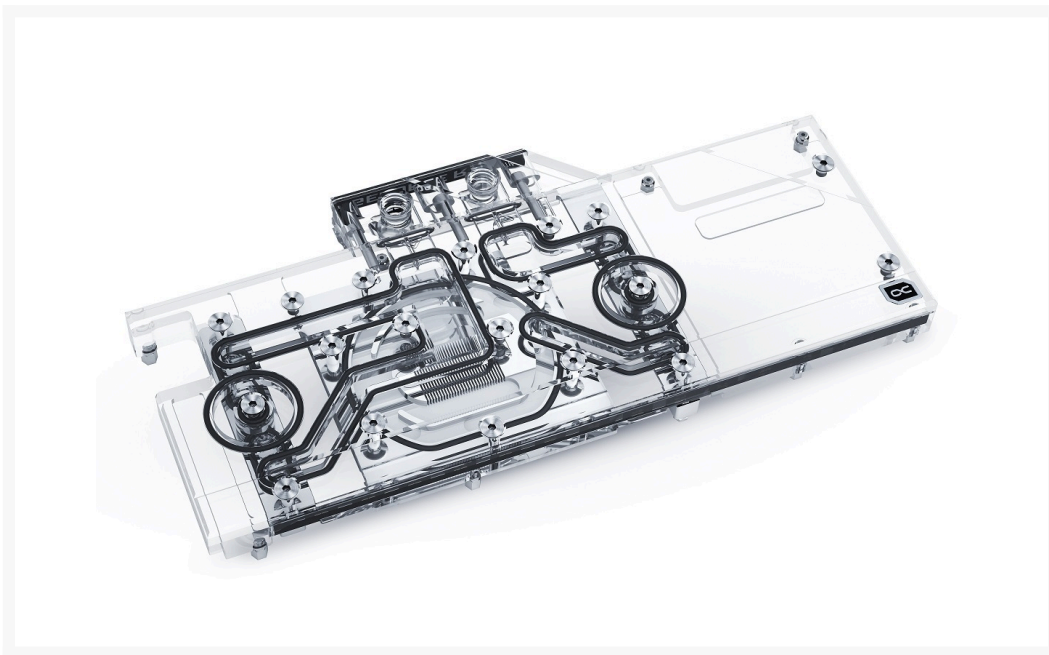

## Product Images

## Short Description

The Alphacool Eisblock Aurora Acrylic GPX graphics card water cooler with backplate combines style with performance. Extreme cooling performance and an extensive digital RGB lighting characterize it. Experience and technical know-how from more than a decade have gone into the development, without making any technical compromises. The Eisblock Aurora Acryl GPX is a significant evolution of the previous Alphacool graphics card water cooler, which has been improved in every area.