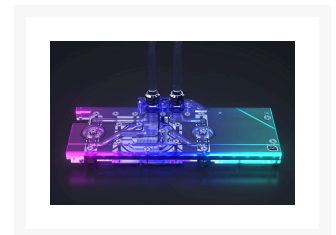

## Short Description

The Alphacool Eisblock Aurora Acrylic GPX graphics card water cooler with backplate combines style with performance. Extreme cooling performance and an extensive digital RGB lighting characterize it. Experience and technical know-how from more than a decade have gone into the development, without making any technical compromises. The Eisblock Aurora Acryl GPX is a significant evolution of the previous Alphacool graphics card water cooler, which has been improved in every area.