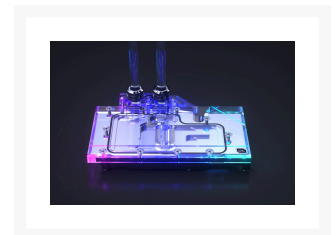

## Short Description

The Alphacool Eisblock Aurora Acrylic GPX graphics card water cooler with backplate combines style with performance. Extreme cooling performance and an extensive digital RGB lighting characterize it. Experience and technical know-how from more than a decade have gone into the development, without making any technical compromises. The Eisblock Aurora Acryl GPX is a significant evolution of the previous Alphacool graphics card water cooler, which has been improved in every area.