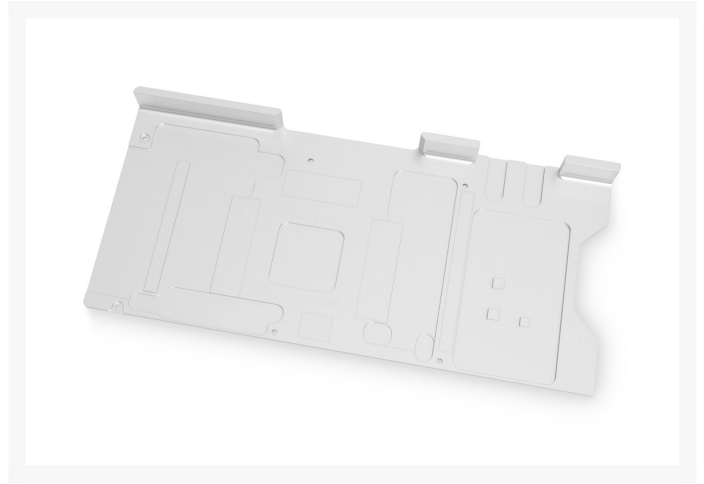

TOP VIEW, SIDE VIEW

Short Description

EK-Quantum Vector² RE RTX 3080/90 Backplate - Silver is a CNC machined retention backplate made from aluminum with a natural anodized finish, that fits all EK-Quantum Vector² RE RTX 3080/3090 water blocks.

Description

Details

EK-Quantum Vector² RE RTX 3080/90 Backplate - Silver is a CNC machined retention backplate made from aluminum with a natural anodized finish, that fits all EK-Quantum Vector² RE RTX 3080/3090 water blocks. This Silver finish perfectly complements EK's Satin Titanium products.