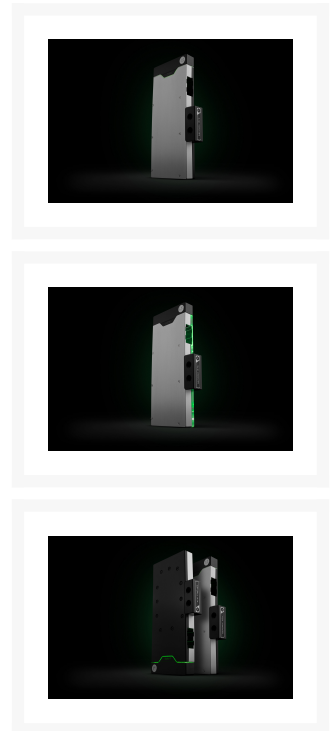

EK-Quantum Vector² RE RTX 3080/90 Backplate - Silver

Special Price
\$37.99 was
\$49.99

Product Images

These drawings represent copyrighted material of EK® and they are meant only for your personal use, with regards to use of your own EK® products. Every other use in contrary with previously stated personal and non commercial use will be deemed as intellectual property rights infringement.

Short Description

EK-Quantum Vector² RE RTX 3080/90 Backplate - Silver is a CNC machined retention backplate made from aluminum with a natural anodized finish, that fits all EK-Quantum Vector² RE RTX 3080/3090 water blocks.

Description

Details

EK-Quantum Vector² RE RTX 3080/90 Backplate - Silver is a CNC machined retention backplate made from aluminum with a natural anodized finish, that fits all EK-Quantum Vector² RE RTX 3080/3090 water blocks. This Silver finish perfectly complements EK's Satin Titanium products.

Features

Enclosed:

- EK-Quantum Vector² RE RTX 3080/90 Backplate - Silver
- Mounting mechanism
- Thermal pads

Specifications

Additional Info

	Silver
	Nvidia GeForce

Additional Information

Brand	EK Waterblocks
SKU	EK-QUANT-VEC2-RE-RTX-3080-3090-BP-SL-D
Weight	0.5000
Color	Nickel
Vga	AMD FirePro W9100
Block GPU Type	Nvidia
Block Accessory Type	VGA Backplate
Vendor SKU/EAN	3831109858868
Special Price	\$37.99