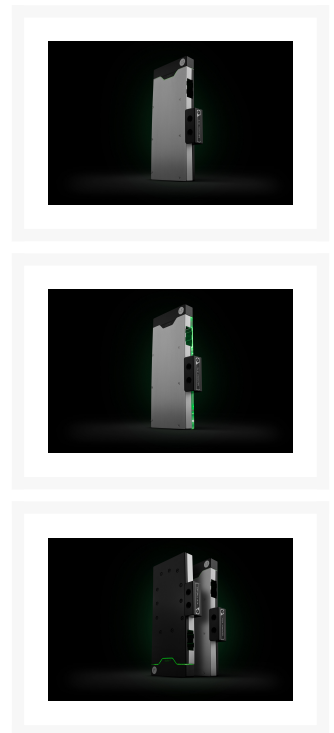

EK-Quantum Vector² RE RTX 3080/90 Backplate - Silver

Special Price
\$37.99 was
\$49.99

Product Images

These drawings represent copyrighted material of EK® and they are meant only for your personal use, with regards to use of your own EK® products. Every other use in contrary with previously stated personal and non commercial use will be deemed as intellectual property rights infringement.

TOP VIEW, SIDE VIEW

Short Description

EK-Quantum Vector² RE RTX 3080/90 Backplate - Silver is a CNC machined retention backplate made from aluminum with a natural anodized finish, that fits all EK-Quantum Vector² RE RTX 3080/3090 water blocks.

Description

Details

EK-Quantum Vector² RE RTX 3080/90 Backplate - Silver is a CNC machined retention backplate made from aluminum with a natural anodized finish, that fits all EK-Quantum Vector² RE RTX 3080/3090 water blocks. This Silver finish perfectly complements EK's Satin Titanium products.

Features

Enclosed:

- EK-Quantum Vector² RE RTX 3080/90 Backplate - Silver
- Mounting mechanism
- Thermal pads

Specifications

Additional Info

	Silver
	Nvidia GeForce

Additional Information

Brand	EK Waterblocks
SKU	EK-QUANT-VEC2-RE-RTX-3080-3090-BP-SL-D
Weight	0.5000
Color	Nickel
Vga	AMD FirePro W9100
Block GPU Type	Nvidia
Block Accessory Type	VGA Backplate
Vendor SKU/EAN	3831109858868
Special Price	\$37.99