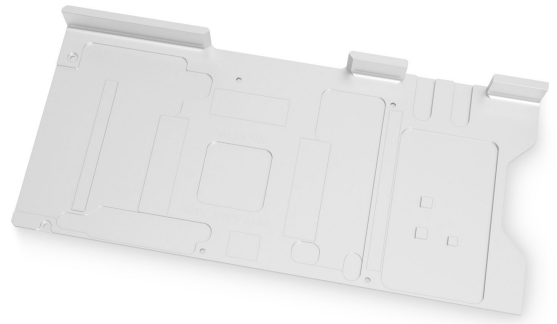

Short Description

EK-Quantum Vector² RE RTX 3080/90 Backplate - Silver is a CNC machined retention backplate made from aluminum with a natural anodized finish, that fits all EK-Quantum Vector² RE RTX 3080/3090 water blocks.

Description

Details

EK-Quantum Vector² RE RTX 3080/90 Backplate - Silver is a CNC machined retention backplate made from aluminum with a natural anodized finish, that fits all EK-Quantum Vector² RE RTX 3080/3090 water blocks. This Silver finish perfectly complements EK's Satin Titanium products.