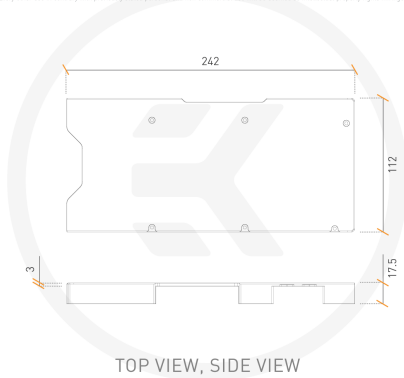

Short Description

EK-Quantum Vector² RE RTX 3080/90 Backplate - Silver is a CNC machined retention backplate made from aluminum with a natural anodized finish, that fits all EK-Quantum Vector² RE RTX 3080/3090 water blocks.

Description

Details

EK-Quantum Vector² RE RTX 3080/90 Backplate - Silver is a CNC machined retention backplate made from aluminum with a natural anodized finish, that fits all EK-Quantum Vector² RE RTX 3080/3090 water blocks. This Silver finish perfectly complements EK's Satin Titanium products.