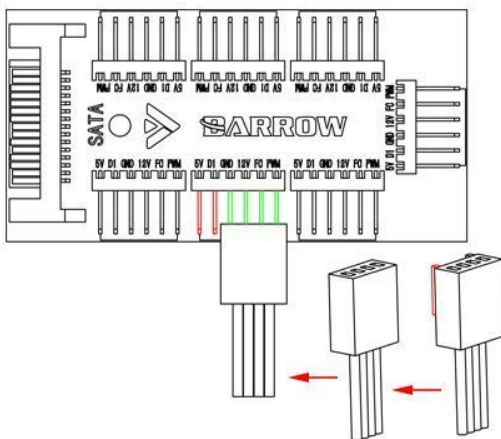

The second

- -fan 4 PIN power supply connector