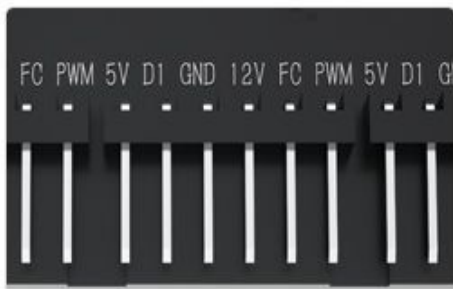

## ◇ Products information

Mode: DK401-7	Color: Black
Quantity: 1PCS	Wire length: 500mm
Number of interfaces: 7 ways	Dimensions: Please refer to the dimension drawing
Application: Suitable for connecting the BARROW's light,digital display electronic products.	
Note: In case of product appearance structure upgrade,without further notice,in kind prevail.	

# Integral interface

It can support to connect most type products of BARROW and BARROWCH