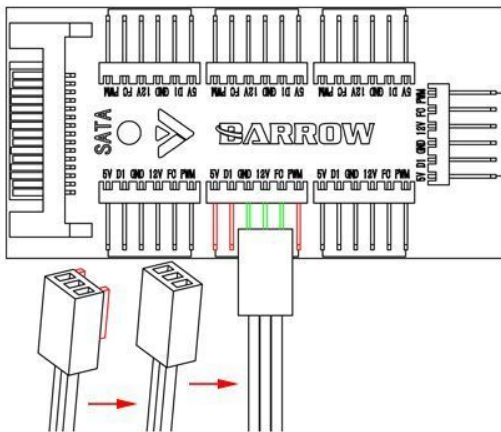

# Appearance size

DIMENSION IN MM

# Various Wires Connection Modes

## The first

- 2.0 lighting connector
- fan lighting connector
- Barrowch water temperature meter with color screen

## The third

- 3 pin and 3 wires connector
- BARROWCH flow meter