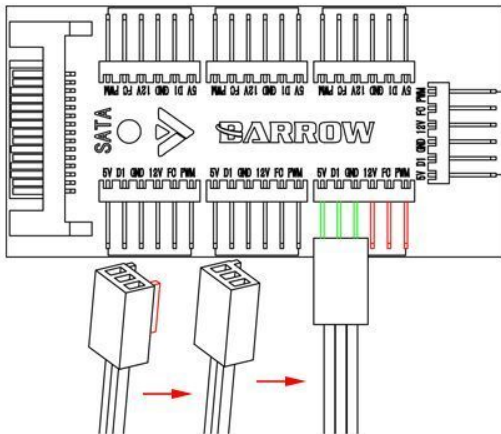

Various Wires Connection Modes

The first

- -2.0 lighting connector
- -fan lighting connector
- -Barrowch water temperature meter with color screen