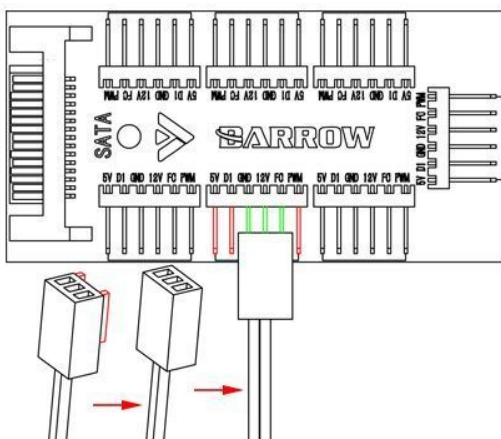

# Various Wires Connection Modes

## The first

- 2.0 lighting connector
- fan lighting connector
- Barrowch water temperature meter with color screen

## The second

- fan 4 PIN power supply connector

## The third

- 3 pin and 3 wires connector
- BARROWCH flow meter