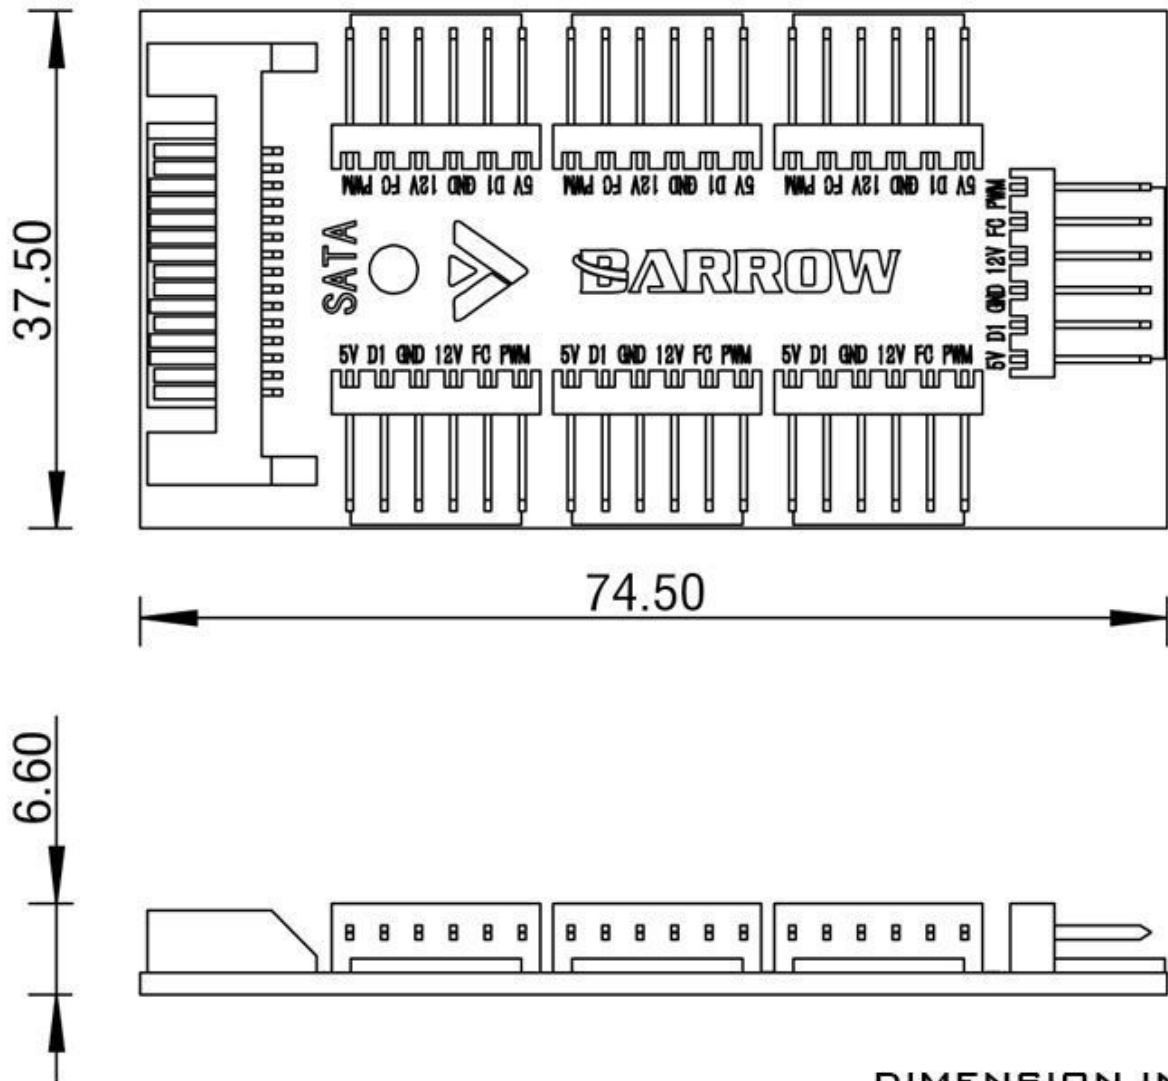

## Specifications

### ◇ Product parameters

Voltage: 5V-12V

Power interface: SATA

Number of interfaces: 7 ways

Output Interface: 6Pin anti reverse plug-in special interface

Control method: Motherboard fan/ synchronized lighting

# Appearance size

DIMENSION IN MM