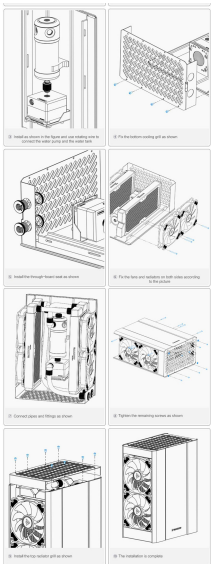

Integrated water pump and water tank

The cooling system is equipped with an integrated water pump and water tank, which can be used to circulate the water in the system.

Convenient tube routing design

The water pump and tank are located at the bottom, which can be used to connect the water pump and tank to the radiator and other components.

SAVES UP LESS DESKTOP SPACE
 The front panel design is compact, which can be used to save space on the desktop.

RADIATOR SHELL BASE
 The radiator shell base is designed with a large area, which can be used to improve the cooling efficiency.

STANDARDIZED SYNCHRONIZATION OF THE FAN
 The fan is designed with a standard synchronization, which can be used to improve the cooling efficiency.

Ingredients list

Appearance size

DIMENSION IN MM

Usage scenarios

BARROW

PNHEWCA

BARROW

BARROW

PNHEWCA

BARROW

PNHEWCA

BARROW