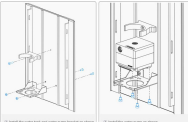

Usage scenarios