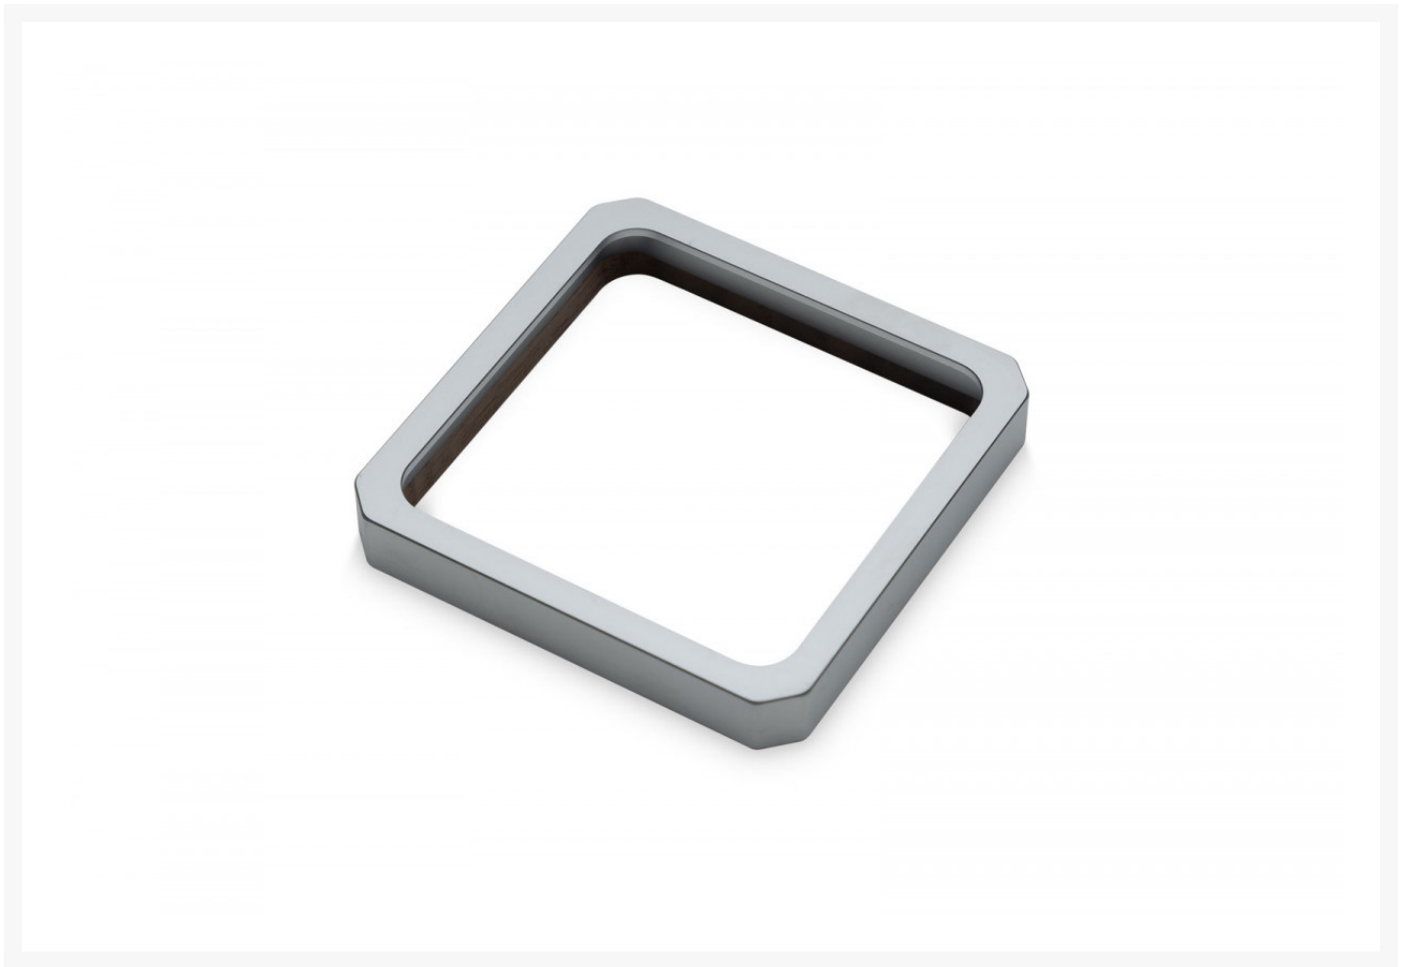

EK-Quantum Magnitude Accent - Satin Titanium

\$35.99

Product Images

Short Description

EK-Quantum Magnitude Accent - Nickel is an interchangeable aesthetic inner frame for EK's new Magnitude water block.

Description

EK-Quantum Magnitude Accent - Nickel is an interchangeable aesthetic inner frame for EK's new Magnitude water block.

This Magnitude accent is made of brass with a satin silver finish.

Available in several different colors and materials, these accent frames are compatible only with EK-Quantum Magnitude CPU water blocks

Specifications

Made in Europe - Slovenia!

Additional Info

	Satin Titanium
	G1/4

Additional Information

Brand	EK Waterblocks
SKU	EK-MAG-ACCENT-ST
Weight	0.3000
Color	Satin Titanium
Block Accessory Type	Cosmetic
Block CPU Type	Intel/AMD
Vendor SKU/EAN	3831109896693