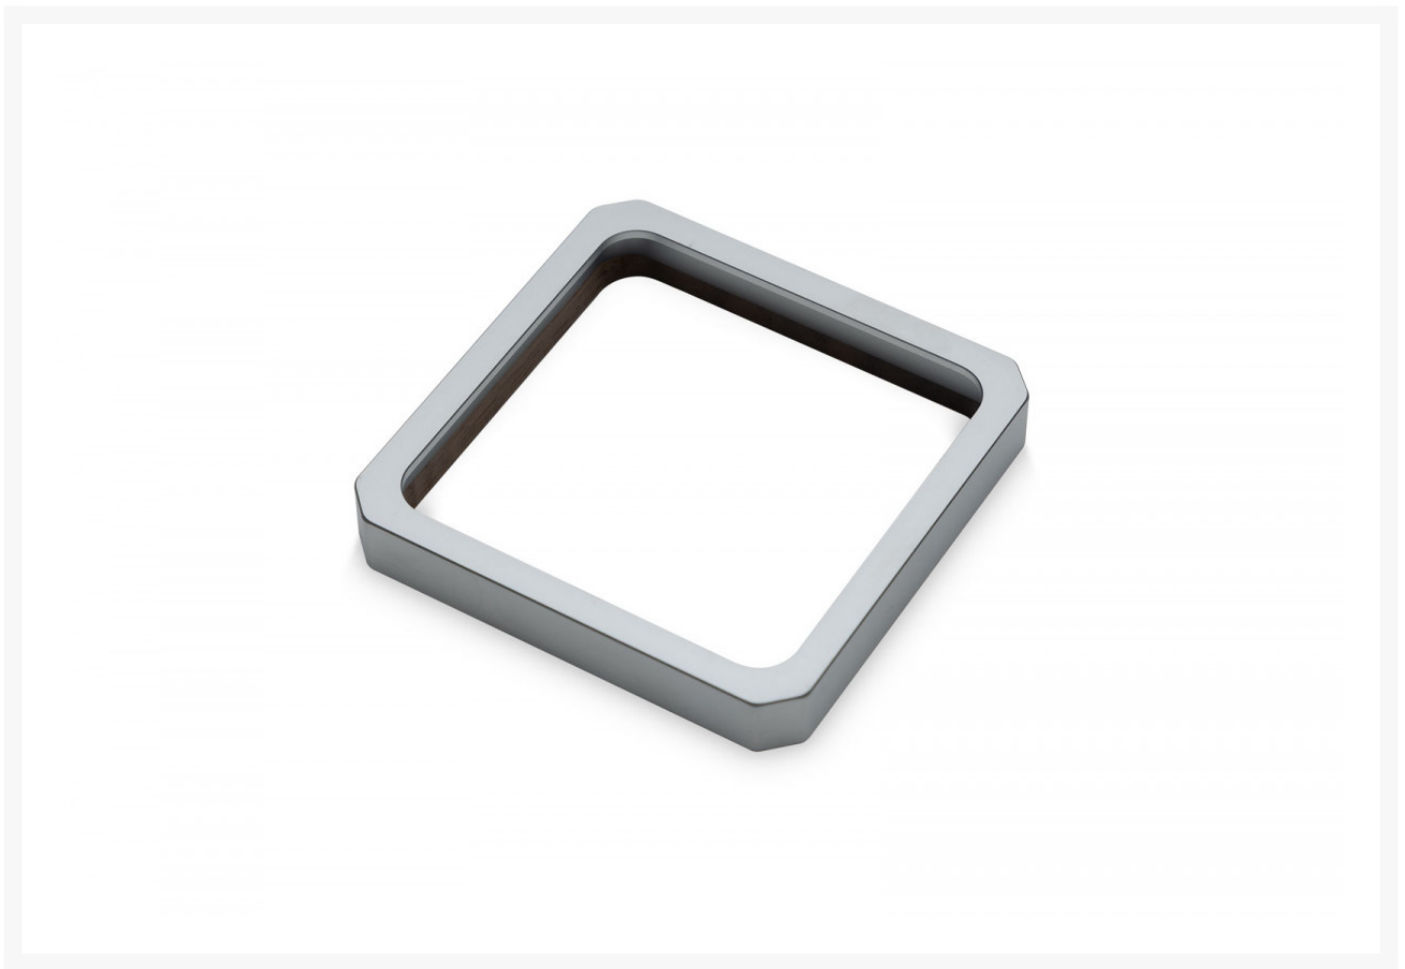

## Product Images

## Short Description

EK-Quantum Magnitude Accent - Nickel is an interchangeable aesthetic inner frame for EK's new Magnitude water block.

## Description

---

EK-Quantum Magnitude Accent - Nickel is an interchangeable aesthetic inner frame for EK's new Magnitude water block.

This Magnitude accent is made of brass with a satin silver finish.

Available in several different colors and materials, these accent frames are compatible only with EK-Quantum Magnitude CPU water blocks