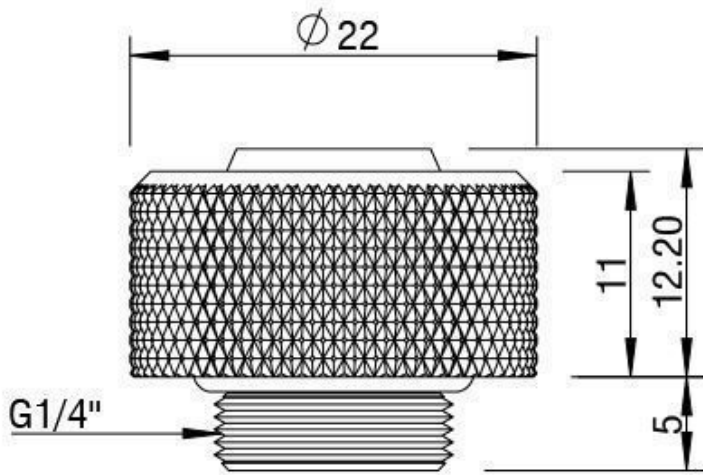

## ◆ Products information

Mode: TFHRKN38H	Color: Multicolor
Quantity: 1PCS	Thread: G1/4"
Material: Brass+Aluminum alloy	Dimensions: Please refer to the dimension drawing
Application: Suitable for 3/8" thick soft tube.	
Note: In case of product appearance structure upgrade,without further notice,in kind prevail	

### Standard water cooling interfaces

A standard G1/4" water cooling system interface can be compatible with other water cooling products on the market.

# Appearance size

---

**DIMENSION IN MM**