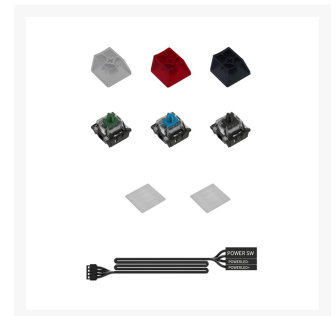

BARROW Barrow Aluminum Desktop Boot Key - Black

\$14.99

Product Images

Short Description

This Aluminum Desktop Boot Key - Black designed by Barrow will allow you to boot your PC with ease and style. This aluminum-bodied button has a magnetic base for responsive tactile feedback to ensure you get the fastest start up.

Description

This Aluminum Desktop Boot Key - Black designed by Barrow will allow you to boot your PC with ease and style. This aluminum-bodied button has a magnetic base for responsive tactile feedback to ensure you get the fastest start up.

Features

- P1 Aluminum Desktop Boot Key - Black
- With 3 types of replacement keys (black, transparent, red)
- With 3 replacement switches
- With 2 replacement magnetic bases offering tactile feedback
- Aluminium body
- Hot swap
- With integrated LED
- With 1.5 m power cord
- Color: Black

Additional Information

Brand	Barrow
SKU	KB01-01-BK
Weight	0.3000
Color	Black
Vendor SKU/EAN	6937826615948