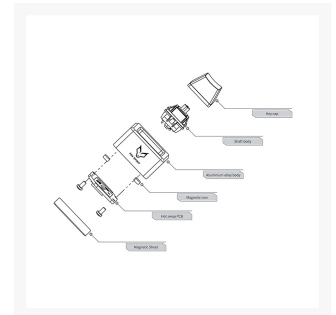

BARROW Barrow Aluminum Desktop Boot Key - Black

\$14.99

Product Images

Short Description

This Aluminum Desktop Boot Key - Black designed by Barrow will allow you to boot your PC with ease and style. This aluminum-bodied button has a magnetic base for responsive tactile feedback to ensure you get the fastest start up.

Description

This Aluminum Desktop Boot Key - Black designed by Barrow will allow you to boot your PC with ease and style. This aluminum-bodied button has a magnetic base for responsive tactile feedback to ensure you get the fastest start up.

Features

- P1 Aluminum Desktop Boot Key - Black
- With 3 types of replacement keys (black, transparent, red)
- With 3 replacement switches
- With 2 replacement magnetic bases offering tactile feedback
- Aluminium body
- Hot swap
- With integrated LED
- With 1.5 m power cord
- Color: Black