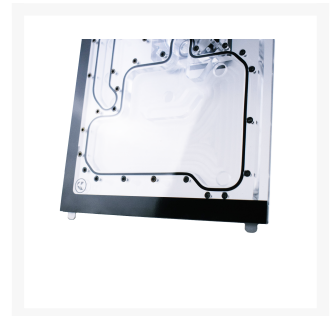

## Short Description

---

The Lian Li XL Distroplate Crosscool from Stealkey Customs is a distroplate made of transparent acrylic glass. It has 17 G1/4-inch connections and is intended for installation in the front of the Lian Li 011D XL. It enables the connection of the graphics card and CPU. Due to this distroplate up to three 360mm radiators can be installed.

## Description

---

The Lian Li XL Distroplate Crosscool from Stealkey Customs is a distroplate made of transparent acrylic glass. It has 17 G1/4-inch connections and is intended for installation in the front of the Lian Li 011D XL. It enables the connection of the graphics card and CPU. Due to this distroplate up to three 360mm radiators can be installed.

## Features

---

Features at a glance

- Largest distroplate in the Lian Li range
- Unique plug-in system for easy mounting in the case
- Adapter allows perfect fit of a DDC pump

The "Lian Li XL Distroplate Crosscool" replaces the tempered glass panel in the front thanks to the unique plug-in system. Two small hidden screws securely fasten the distroplate to the case. This makes installation easy for everyone. The manufacturer has also come up with an elegant solution for the DDC pump; namely a specially developed adapter that ensures that the pump fits perfectly and accurately on the Distroplate. This results in a tidy housing. Thanks to the RGB lighting of the case, the Crosscool itself is displayed in a perfect light and is therefore a real eye-catcher, not only because of its unique design.

## Specifications

---

Scope of delivery

- Lian Li XL Distroplate Crosscool
- 2x M3 screws
- Adapter DDC (without screws)

Technical Data

- Material: high quality acrylic glass, plastic
- Manufacturing: CNC-machining of the acrylic, assembly by hand
- Dimensions: without pump (W x H x D): 487 x 211 x 21 mm with pump (W x H x D): 487 x 211 x 90 mm
- Colour: transparent