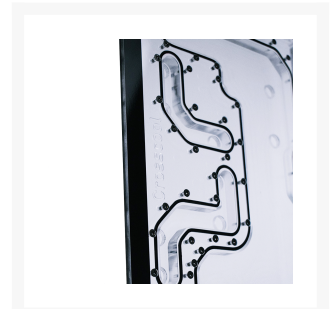

## Short Description

---

The Lian Li XL Distroplate Crosscool from Stealkey Customs is a distroplate made of transparent acrylic glass. It has 17 G1/4-inch connections and is intended for installation in the front of the Lian Li 011D XL. It enables the connection of the graphics card and CPU. Due to this distroplate up to three 360mm radiators can be installed.

## Description

---

The Lian Li XL Distroplate Crosscool from Stealkey Customs is a distroplate made of transparent acrylic glass. It has 17 G1/4-inch connections and is intended for installation in the front of the Lian Li 011D XL. It enables the connection of the graphics card and CPU. Due to this distroplate up to three 360mm radiators can be installed.

## Features

---

Features at a glance

- Largest distroplate in the Lian Li range
- Unique plug-in system for easy mounting in the case
- Adapter allows perfect fit of a DDC pump

The "Lian Li XL Distroplate Crosscool" replaces the tempered glass panel in the front thanks to the unique plug-in system. Two small hidden screws securely fasten the distroplate to the case. This makes installation easy for everyone. The manufacturer has also come up with an elegant solution for the DDC pump; namely a specially developed adapter that ensures that the pump fits perfectly and accurately on the Distroplate. This results in a tidy housing. Thanks to the RGB lighting of the case, the Crosscool itself is displayed in a perfect light and is therefore a real eye-catcher, not only because of its unique design.

## Specifications

---

Scope of delivery

- Lian Li XL Distroplate Crosscool
- 2x M3 screws
- Adapter DDC (without screws)

Technical Data

- Material: high quality acrylic glass, plastic
- Manufacturing: CNC-machining of the acrylic, assembly by hand
- Dimensions: without pump (W x H x D): 487 x 211 x 21 mm with pump (W x H x D): 487 x 211 x 90 mm
- Colour: transparent