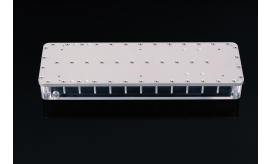

Creative Solutions For Gamers - Bloodfountain

\$319.95

Product Images

Short Description

Bloodfountain is a mastodon for distribution plate, or maybe almost more of a reservoir. With its volume of 1000 ml, it is a giant without its equal.

Description

Bloodfountain is a mastodon for distribution plate, or maybe almost more of a reservoir. With its volume of 1000 ml, it is a giant without its equal.

Features

Made of high-quality acrylic and a CNC-milled, sanded and anodized aluminum base plate, Bloodfountain fits perfectly with the Tower of Doom.

Each Bloodfountain is leak tested with air before it is packed and leaves our workshop.

Specifications

BLOODFOUNTAIN

Creative Solutions
For Gamers

SPECIFICATIONS

LENGTH:	399mm
WIDTH:	124mm
HEIGHT:	50mm
WEIGHT:	2300g
CAPACITY:	1000ml

Additional Information

Brand	CSFG
SKU	CSFG-BLO
Weight	4.5000
Color	Clear
Reservoir Type	Distribution plate