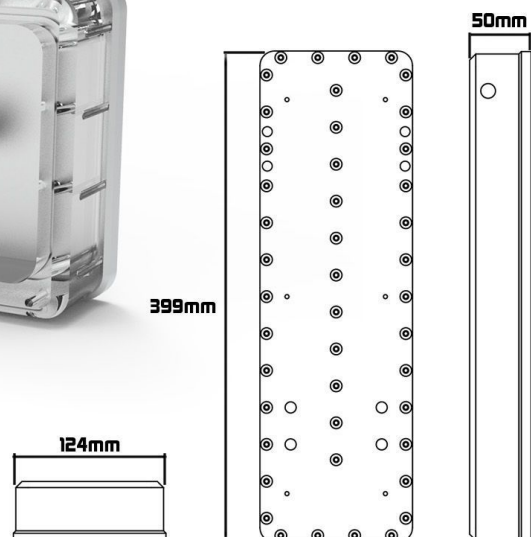

Description

Bloodfountain is a mastodon for distribution plate, or maybe almost more of a reservoir. With its volume of 1000 ml, it is a giant without its equal.

Features

Made of high-quality acrylic and a CNC-milled, sanded and anodized aluminum base plate, Bloodfountain fits perfectly with the Tower of Doom.

Each Bloodfountain is leak tested with air before it is packed and leaves our workshop.

Specifications

BLOODFOUNTAIN

Creative Solutions
For Gamers

SPECIFICATIONS

LENGTH:	399mm
WIDTH:	124mm
HEIGHT:	50mm
WEIGHT:	2300g
CAPACITY:	1000ml

Additional Information

Brand	CSFG
SKU	CSFG-BLO
Weight	4.5000
Color	Clear
Reservoir Type	Distribution plate