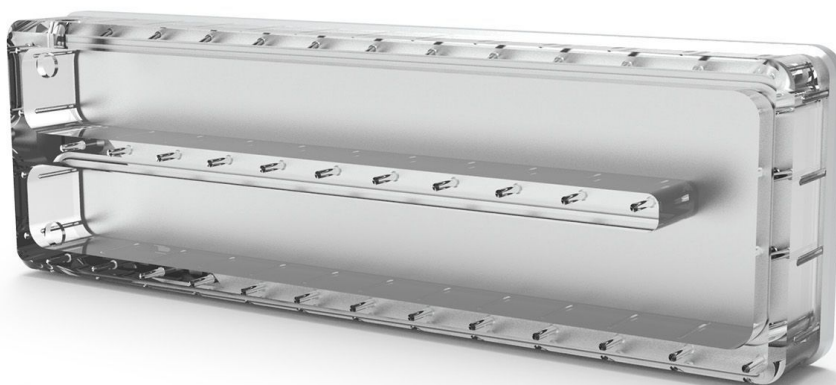

Creative Solutions For Gamers - Bloodfountain

\$319.95

Product Images

Short Description

Bloodfountain is a mastodon for distribution plate, or maybe almost more of a reservoir. With its volume of 1000 ml, it is a giant without its equal.

Description

Bloodfountain is a mastodon for distribution plate, or maybe almost more of a reservoir. With its volume of 1000 ml, it is a giant without its equal.

Features

Made of high-quality acrylic and a CNC-milled, sanded and anodized aluminum base plate, Bloodfountain fits perfectly with the Tower of Doom.

Each Bloodfountain is leak tested with air before it is packed and leaves our workshop.

Specifications

BLOODFOUNTAIN

Creative Solutions
For Gamers

SPECIFICATIONS

LENGTH:	399mm
WIDTH:	124mm
HEIGHT:	50mm
WEIGHT:	2300g
CAPACITY:	1000ml

Additional Information

Brand	CSFG
SKU	CSFG-BLO
Weight	4.5000
Color	Clear
Reservoir Type	Distribution plate