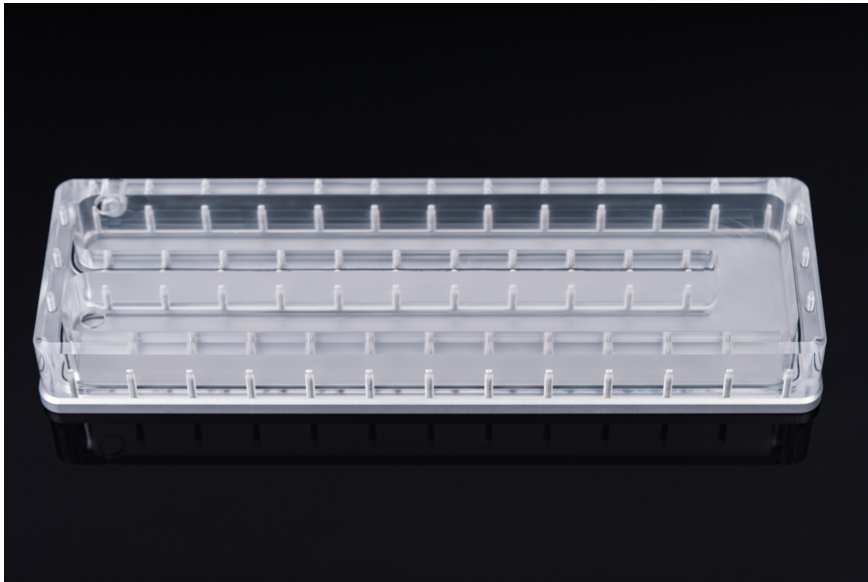

Creative Solutions For Gamers - Bloodfountain

\$319.95

Product Images

Short Description

Bloodfountain is a mastodon for distribution plate, or maybe almost more of a reservoir. With its volume of 1000 ml, it is a giant without its equal.

Description

Bloodfountain is a mastodon for distribution plate, or maybe almost more of a reservoir. With its volume of 1000 ml, it is a giant without its equal.

Features

Made of high-quality acrylic and a CNC-milled, sanded and anodized aluminum base plate, Bloodfountain fits perfectly with the Tower of Doom.

Each Bloodfountain is leak tested with air before it is packed and leaves our workshop.

Specifications

BLOODFOUNTAIN

Creative Solutions
For Gamers

SPECIFICATIONS

LENGTH:	399mm
WIDTH:	124mm
HEIGHT:	50mm
WEIGHT:	2300g
CAPACITY:	1000ml

Additional Information

Brand	CSFG
SKU	CSFG-BLO
Weight	4.5000
Color	Clear
Reservoir Type	Distribution plate