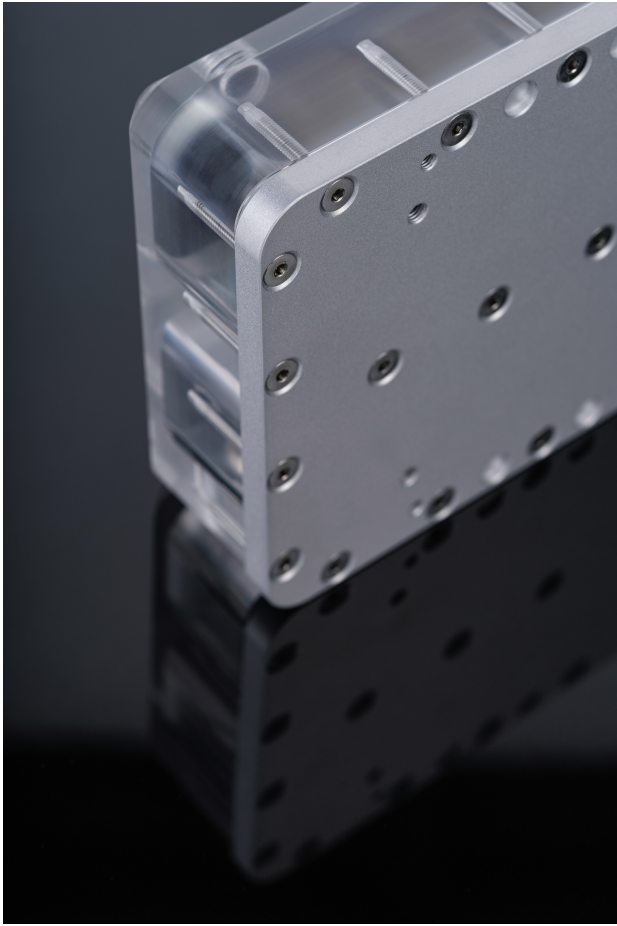

Creative Solutions For Gamers - Bloodfountain

\$319.95

Product Images

Short Description

Bloodfountain is a mastodon for distribution plate, or maybe almost more of a reservoir. With its volume of 1000 ml, it is a giant without its equal.

Description

Bloodfountain is a mastodon for distribution plate, or maybe almost more of a reservoir. With its volume of 1000 ml, it is a giant without its equal.

Features

Made of high-quality acrylic and a CNC-milled, sanded and anodized aluminum base plate, Bloodfountain fits perfectly with the Tower of Doom.

Each Bloodfountain is leak tested with air before it is packed and leaves our workshop.

Specifications

BLOODFOUNTAIN

Creative Solutions
For Gamers

SPECIFICATIONS

LENGTH:	399mm
WIDTH:	124mm
HEIGHT:	50mm
WEIGHT:	2300g
CAPACITY:	1000ml

Additional Information

Brand	CSFG
SKU	CSFG-BLO
Weight	4.5000
Color	Clear
Reservoir Type	Distribution plate