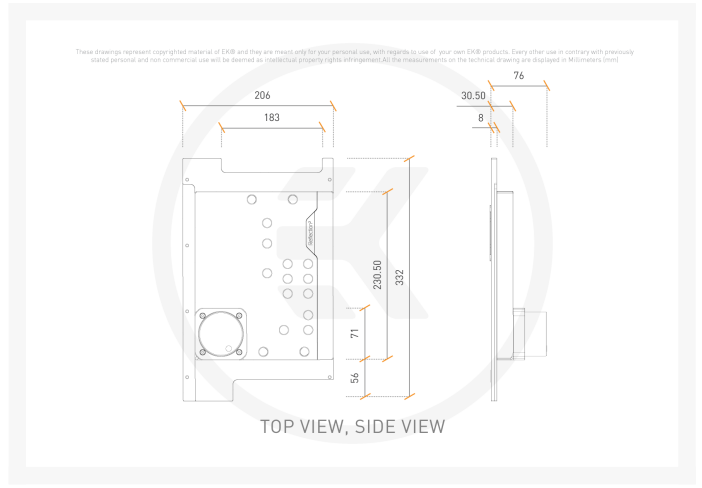

Short Description

The EK-Quantum Reflection² PC-O11D MINI D5 PWM D-RGB, a custom-designed water cooling distribution plate that serves as a reservoir, coolant routing, and pump solution

Description

Details

The EK-Quantum Reflection² PC-O11D MINI D5 PWM D-RGB, a custom-designed water cooling distribution plate that serves as a reservoir, coolant routing, and pump solution. This “distro plate” is specifically designed to fit in the front of the Lian Li O11D MINI case to provide an exquisite aesthetical showpiece and an advanced water cooling solution with a genuine D5 pump already installed.

This water distribution plate comes with a very powerful yet silent, PWM-controlled authentic D5 pump. The goal was to make a product that has enough power to offer great reliability and outstanding performance with multiple blocks and radiators while keeping the noise level down to a minimum.