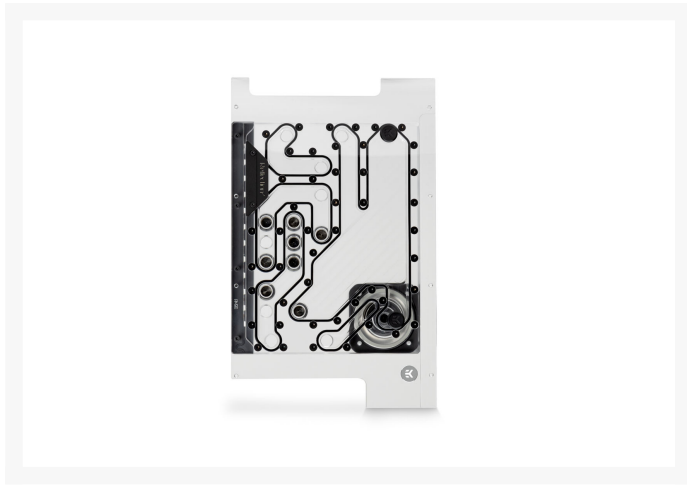

EK-Quantum Reflection² PC-O11D Mini D5 PWM D- RGB – Plexi

\$379.99

Product Images

Short Description

The EK-Quantum Reflection² PC-O11D MINI D5 PWM D-RGB, a custom-designed water cooling distribution plate that serves as a reservoir, coolant routing, and pump solution

Description

Details

The EK-Quantum Reflection² PC-O11D MINI D5 PWM D-RGB, a custom-designed water cooling distribution plate that serves as a reservoir, coolant routing, and pump solution. This “distro plate” is specifically designed to fit in the front of the Lian Li O11D MINI case to provide an exquisite aesthetical showpiece and an advanced water cooling solution with a genuine D5 pump already installed.

This water distribution plate comes with a very powerful yet silent, PWM-controlled authentic D5 pump. The goal was to make a product that has enough power to offer great reliability and outstanding performance with multiple blocks and radiators while keeping the noise level down to a minimum.

mini-ITX/m-ATX:

Bottom: EK-Quantum Surface S360 radiator

Top: EK-Quantum Surface S360 radiator

Side: EK-Quantum Surface S240 radiator

The EK-Quantum Reflection² PC-O11D MINI D5 PWM D-RGB is engineered to bring pristine aesthetics to your PC and to offer an all-in-one solution that includes a pump, a reservoir with a simple mounting mechanism, and multiple industry standard G1/4" threaded inlet and outlets. The placement of these inlets and outlets is perfectly aligned with the ports of other EK liquid cooling components like water blocks and radiators in order to minimize the number of bends the user has to make to create a clean-looking loop. It is able to support a total of 5 water cooling components.