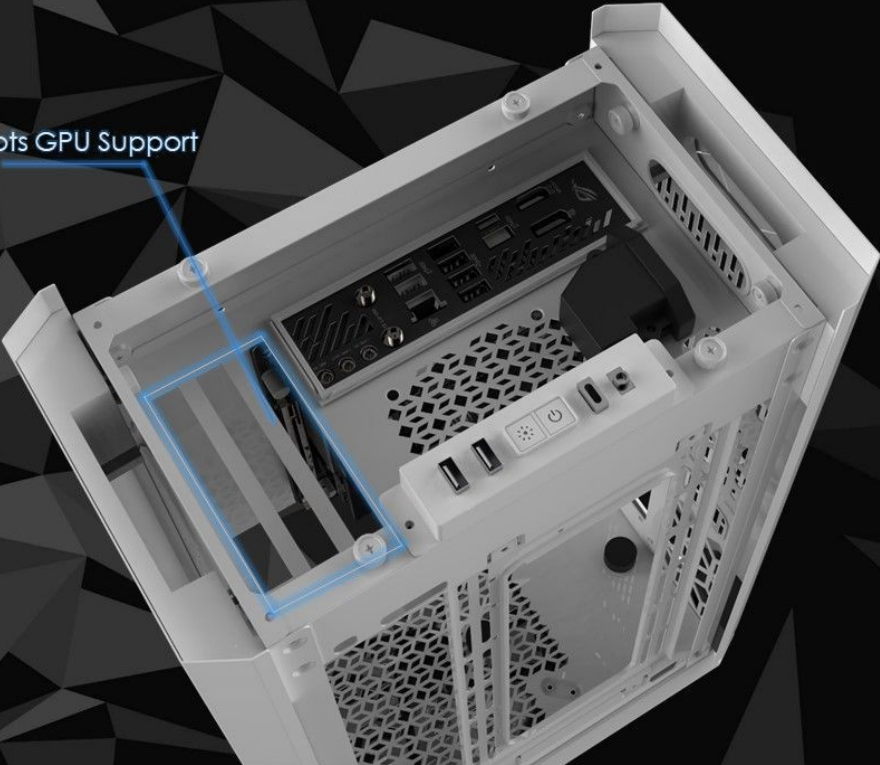

VGA CARD

3 Slots GPU Support

3 slots /320mm length
(Install Directly)
No more Riser Cable