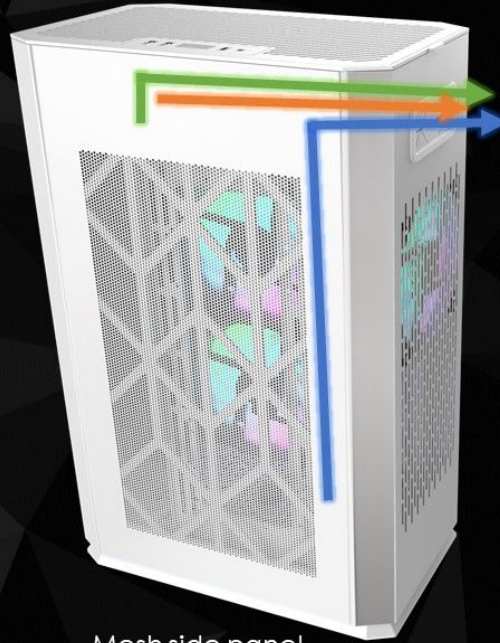

OPHION ELITE - the perfect partner for small form factor built and gaming enthusiasts.

EVOKE YOUR
PASSION.

Features

INSTALLATION GUIDE

MOTHER BOARD

Support Mini-ITX
(170x170mm)

VGA CARD

3 slots / 320mm length

(Install Directly)

PSU

Support to ATX PSU

VGA CARD

3 Slots GPU Support

3 slots /320mm length
(Install Directly)
No more Riser Cable

HDD / SSD

- 3*3.5 HDD
- 5*2.5 HDD / SSD

SMART CABLE MANAGEMENT

- PSU cable
- Internet cable
- VGA cable
- Audio cable
- Mouse/Keyboard

Mesh side panel

Back Side

COOLING SYSTEM

Fresh air to cool down the VGAcards

- Front 2*120/140MM
- Rear 1*120/140MM
- Top 1*80MM
- Bottom 1*120/140MM
- Side 2*120/140MM

1*120mm(preinstalled)

COOLING SYSTEM

Front Panel
(with Dust filter)

Magnetic Top Panel
(with Dust filter)

240mm Radiator (AIO)

Magnetic Side Panel
(with Dust filter)

IO PANEL

- HD Audio
- Type-C
- Power button
- LED button
- USB 3.0 X 2