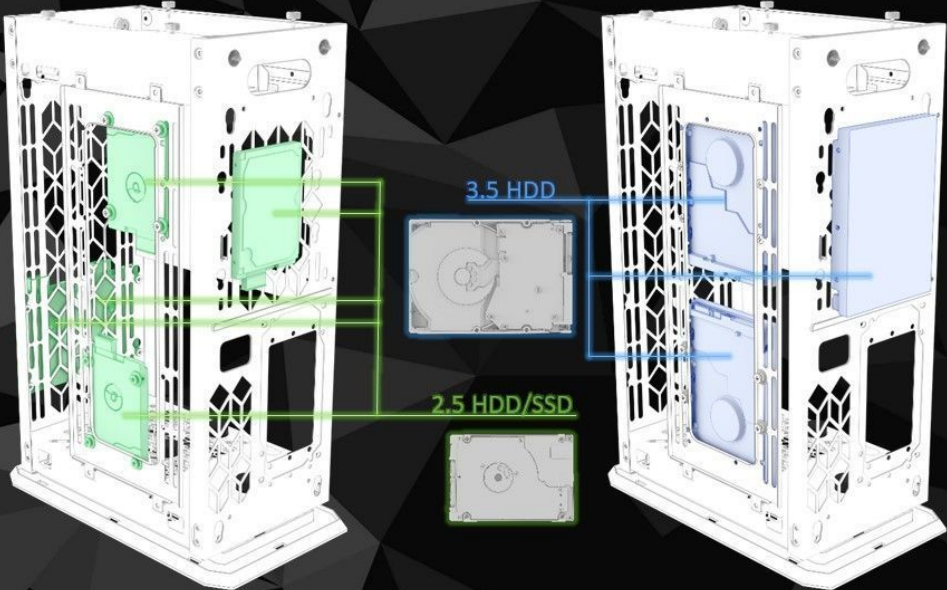

OPHION ELITE

INTRODUCTION

Design Art in its best by RAIJINTEK. The OPHION ELITE is designed to fulfil a smallest case built with max. possibility of high-end, gaming and standard components, such as Intel i9/i7 & AMD AM4 CPU's.

OPHION ELITE - the perfect partner for small form factor built and gaming enthusiasts.

EVOKE YOUR
PASSION.

Features

INSTALLATION GUIDE

MOTHER BOARD

Support Mini-ITX
(170x170mm)

VGA CARD

3 slots / 320mm length

(Install Directly)

PSU

Support to ATX PSU

VGA CARD

3 Slots GPU Support

3 slots /320mm length
(Install Directly)
No more Riser Cable

HDD / SSD

- 3*3.5 HDD
- 5*2.5 HDD / SSD

SMART CABLE MANAGEMENT

- PSU cable
- Internet cable
- VGA cable
- Audio cable
- Mouse/Keyboard

Mesh side panel

Back Side

COOLING SYSTEM

Fresh air to cool down the VGAcards

- Front 2*120/140MM
- Rear 1*120/140MM
- Top 1*80MM
- Bottom 1*120/140MM
- Side 2*120/140MM