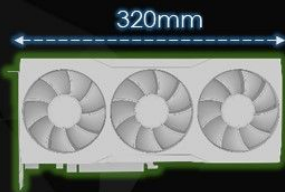

OPHION ELITE - the perfect partner for small form factor built and gaming enthusiasts.

EVOKE YOUR
PASSION.

Features

INSTALLATION GUIDE

MOTHER BOARD

Support Mini-ITX
(170x170mm)

VGA CARD

3 slots / 320mm length

(Install Directly)

PSU

Support to ATX PSU

VGA CARD

3 Slots GPU Support

3 slots /320mm length
(Install Directly)
No more Riser Cable

HDD / SSD

- 3*3.5 HDD
- 5*2.5 HDD / SSD

SMART CABLE MANAGEMENT

- PSU cable
- Internet cable
- VGA cable
- Audio cable
- Mouse/Keyboard

Mesh side panel

Back Side

COOLING SYSTEM

Fresh air to cool down the VGAcards

- Front 2*120/140MM
- Rear 1*120/140MM
- Top 1*80MM
- Bottom 1*120/140MM
- Side 2*120/140MM

Specifications

SPECIFICATION

	OPHION ELITE TITAN	OPHION ELITE WHITE
Product Name	OPHION ELITE TITAN	OPHION ELITE WHITE
Product Number	OR20B00220	OR20B00221
Dimension [W×D×H]	180×302×458 mm	180×302×458 mm
Weight	5.1 kg [N.W.] 6.0 kg [G.W.]	5.1 kg [N.W.] 6.0 kg [G.W.]
Material	SPCC 0.8mm	SPCC 0.8mm
Color	Titan	White
M/B Support	Mini-ITX	Mini-ITX
Drive Bay	3.5" × 3 or 2.5" × 5	3.5" × 3 or 2.5" × 5
Expansion Slot	PCI Slots ×3	PCI Slots ×3
I/O Panel	USB3.0×2, Type C×1, HD Audio×1	USB3.0×2, Type C×1, HD Audio×1
Power Supply	PS/2, SFX	PS/2, SFX
Cooling System	Top: 80mm×1 [option] Front: 140/120mm×2 [option] Rare: 140/120mm×1 [option] Bottom: 120mm×1 [Pre-installed] or 140mm×1 [option] Side: 140/120mm×2 [option]	Top: 80mm×1 [option] Front: 140/120mm×2 [option] Rare: 140/120mm×1 [option] Bottom: 120mm×1 [Pre-installed] or 140mm×1 [option] Side: 140/120mm×2 [option]
Radiator Q'ty	Side: 120/140/240mm [option]	Top: 120/140/240mm [option]
CPU Cooler Height	130mm [Max.]	130mm [Max.]
Graphic Card Length	320mm [Max.]	320mm [Max.]
Side Panel	Mesh	Mesh