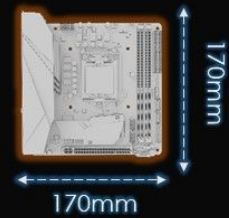

OPHION ELITE - the perfect partner for small form factor built and gaming enthusiasts.

EVOKE YOUR
PASSION.

Features

INSTALLATION GUIDE

MOTHER BOARD

Support Mini-ITX
(170x170mm)

VGA CARD

3 slots / 320mm length

(Install Directly)

PSU

Support to ATX PSU

VGA CARD

3 Slots GPU Support

3 slots /320mm length
(Install Directly)
No more Riser Cable

HDD / SSD

- 3*3.5 HDD
- 5*2.5 HDD / SSD

SMART CABLE MANAGEMENT

- PSU cable
- Internet cable
- VGA cable
- Audio cable
- Mouse/Keyboard

Mesh side panel

Back Side

COOLING SYSTEM

Fresh air to cool down the VGAcards

- Front 2*120/140MM
- Rear 1*120/140MM
- Top 1*80MM
- Bottom 1*120/140MM
- Side 2*120/140MM

Specifications

SPECIFICATION

	OPHION ELITE TITAN	OPHION ELITE WHITE
Product Name	OPHION ELITE TITAN	OPHION ELITE WHITE
Product Number	OR20B00220	OR20B00221
Dimension [W×D×H]	180×302×458 mm	180×302×458 mm
Weight	5.1 kg [N.W.] 6.0 kg [G.W.]	5.1 kg [N.W.] 6.0 kg [G.W.]
Material	SPCC 0.8mm	SPCC 0.8mm
Color	Titan	White
M/B Support	Mini-ITX	Mini-ITX
Drive Bay	3.5" × 3 or 2.5" × 5	3.5" × 3 or 2.5" × 5
Expansion Slot	PCI Slots ×3	PCI Slots ×3
I/O Panel	USB3.0×2, Type C×1, HD Audio×1	USB3.0×2, Type C×1, HD Audio×1
Power Supply	PS/2, SFX	PS/2, SFX
Cooling System	Top: 80mm×1 [option] Front: 140/120mm×2 [option] Rare: 140/120mm×1 [option] Bottom: 120mm×1 [Pre-installed] or 140mm×1 [option] Side: 140/120mm×2 [option]	Top: 80mm×1 [option] Front: 140/120mm×2 [option] Rare: 140/120mm×1 [option] Bottom: 120mm×1 [Pre-installed] or 140mm×1 [option] Side: 140/120mm×2 [option]
Radiator Q'ty	Side: 120/140/240mm [option]	Top: 120/140/240mm [option]
CPU Cooler Height	130mm [Max.]	130mm [Max.]
Graphic Card Length	320mm [Max.]	320mm [Max.]
Side Panel	Mesh	Mesh