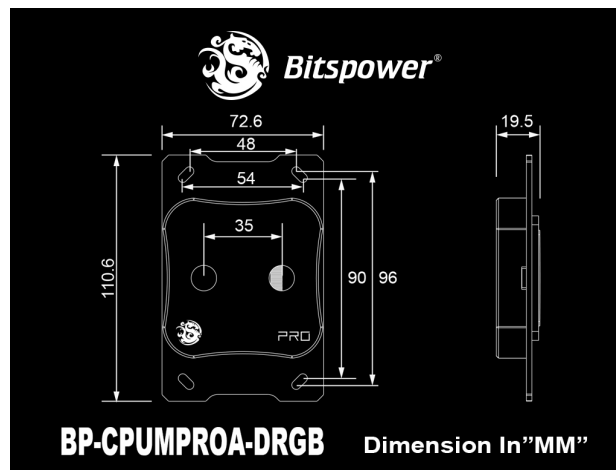

Bitspower CPU Block Summit M Pro - Crystal (AMD ver.)

\$114.95

Product Images

Short Description

Bitspower presents an efficient and stylish solution for CPU water cooling - the Summit M Pro - Crystal (AMD ver.). This CPU block is all you need to keep your processor cool under during demanding performance. Fashioned with a clear, high quality acrylic top plate, style and substance come together in this CPU block.

Description

Bitspower presents an efficient and stylish solution for CPU water cooling - the Summit M Pro - Crystal (AMD ver.). This CPU block is all you need to keep your processor cool under during demanding performance. Fashioned with a clear, high quality acrylic top plate, style and substance come together in this CPU block.

Specifications

Thread : G1/4" x 2

Included :

1Set of BP-CPUMPROA-DRGB
1Set of BPA-TP1-2.5G
1Set of Mounting
Screws/Accessories

Dimension(LxWxH) :
110.6x72.6x19.5 MM

Brand	Product
AMD	SOCKET AM4

Additional Information