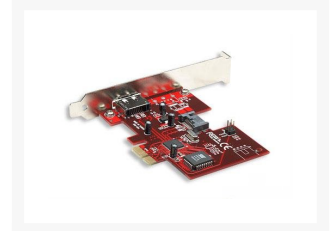

Manhattan SATA 300 PCI Express Card

Special Price
\$12.49 was
\$49.95

Product Images

Short Description

Product Details:

Premium Manhattan SATA 300 PCI Express Card is perfect for modern new motherboards and systems. This PC Express card offers 2 ports, 1 External eSATA and 1 Internal SATA Port.

Features:

- Supports 1-lane 2.5 Gbps PCI Express and SATA transfer rate of 3.0 Gbps

- Native Command Queuing (NCQ) and Legacy Command Queuing (LCQ) support maximizes drive efficiency and reduces latency
- Fits regular or low profile PCI slots
- Lifetime Warranty

Specifications:

- Single 2.5 Gbps PCI Express host interface and two fully compliant SATA 300 (eSATA) 3 Gbps ports
- Silicon Image chipset
- Drivers and manual included
- Windows NT / 2000 / Server 2003 / XP compatible

Description

Product Details:

Premium Manhattan SATA 300 PCI Express Card is perfect for modern new motherboards and systems. This PC Express card offers 2 ports, 1 External eSATA and 1 Internal SATA Port.