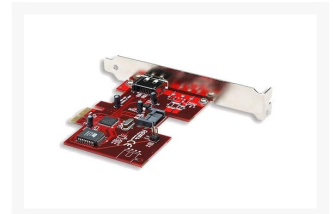

Manhattan SATA 300 PCI Express Card

Special Price
\$12.49 was
\$49.95

Product Images

Short Description

Product Details:

Premium Manhattan SATA 300 PCI Express Card is perfect for modern new motherboards and systems. This PC Express card offers 2 ports, 1 External eSATA and 1 Internal SATA Port.

Features:

- Supports 1-lane 2.5 Gbps PCI Express and SATA transfer rate of 3.0 Gbps

- Native Command Queuing (NCQ) and Legacy Command Queuing (LCQ) support maximizes drive efficiency and reduces latency
- Fits regular or low profile PCI slots
- Lifetime Warranty

Specifications:

- Single 2.5 Gbps PCI Express host interface and two fully compliant SATA 300 (eSATA) 3 Gbps ports
- Silicon Image chipset
- Drivers and manual included
- Windows NT / 2000 / Server 2003 / XP compatible

Description

Product Details:

Premium Manhattan SATA 300 PCI Express Card is perfect for modern new motherboards and systems. This PC Express card offers 2 ports, 1 External eSATA and 1 Internal SATA Port.