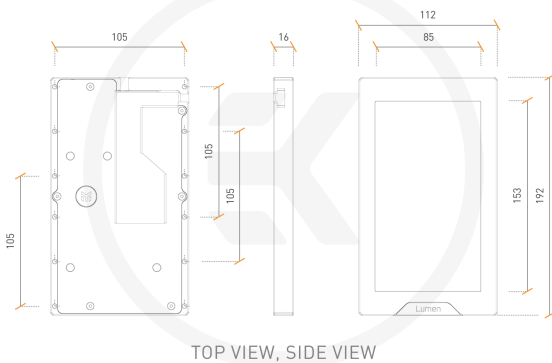

TOP VIEW, SIDE VIEW

Short Description

EK-Quantum Lumen 7" LCD - Black is a Quantum series 7-inch IPS screen that is a stylish and functional addition to any liquid cooling setup.

Description

Details

EK-Quantum Lumen 7" LCD - Black is a Quantum series 7-inch IPS screen that is a stylish and functional addition to any liquid cooling setup. The display is recognized as an additional desktop by your OS, offering a handy way of displaying any content you want or monitoring the computer's vital parameters like component and coolant temperatures, fan RPM, core frequency, and more. It is mounted on a standard 120mm fan spacing in the PC case or used as an external display.