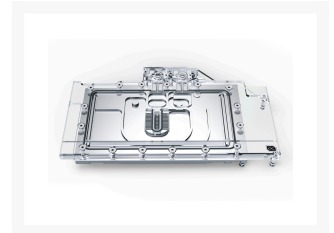

Alphacool Eisblock Aurora Acryl GPX-N RTX 3090 TI Suprim X with Backplate

Special Price
\$135.16 was
\$168.95

Product Images

Short Description

The Alphacool Eisblock Aurora Acrylic GPX graphics card water cooler with backplate combines style with performance. Extreme cooling performance and an extensive digital RGB lighting characterize it.

Description

The Alphacool Eisblock Aurora Acrylic GPX graphics card water cooler with backplate combines style with performance. Extreme cooling performance and an extensive digital RGB lighting characterize it. Experience and technical know-how from more than a decade have gone into the development, without making any technical compromises. The Eisblock Aurora Acryl GPX is a significant evolution of the previous Alphacool graphics card water cooler, which has been improved in every area.

Features

More performance!

During the development of the Eisblock Aurora Acryl GPX graphics card water cooler, emphasis was naturally placed on increasing performance. First, the cooler was brought closer to the individual components by reducing the thickness of the heat conducting pads. Next, the nickel-plated copper block was also made thinner. Step 3 involves the constant optimisation of the water flow within the cooler. The result: All important components such as voltage converters and RAM are cooled much better and more effectively by the water and the cooling performance increases significantly.

Specifications

Technical data cooler

L x W x H	266 x 153 x 24 mm
Material cooler	Nickle-plated copper
Material cooler top	acrylic
Threads	4 x G1/4
Thickness cooling fins	0,6 mm
Maximum working temperature	60 °C
Illumination	13x Digital RGB LEDs
Power connector Digital RGB LEDs	3-Pin JST
Power Digital RGB LEDs	5V