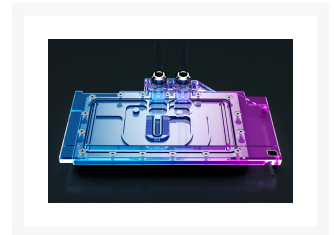

Alphacool Eisblock Aurora Acryl GPX-N RTX 3090 TI Suprim X with Backplate

Special Price
\$135.16 was
\$168.95

Product Images

Short Description

The Alphacool Eisblock Aurora Acrylic GPX graphics card water cooler with backplate combines style with performance. Extreme cooling performance and an extensive digital RGB lighting characterize it.

Description

The Alphacool Eisblock Aurora Acrylic GPX graphics card water cooler with backplate combines style with performance. Extreme cooling performance and an extensive digital RGB lighting characterize it. Experience and technical know-how from more than a decade have gone into the development, without making any technical compromises. The Eisblock Aurora Acryl GPX is a significant evolution of the previous Alphacool graphics card water cooler, which has been improved in every area.

Features

More performance!

During the development of the Eisblock Aurora Acryl GPX graphics card water cooler, emphasis was naturally placed on increasing performance. First, the cooler was brought closer to the individual components by reducing the thickness of the heat conducting pads. Next, the nickel-plated copper block was also made thinner. Step 3 involves the constant optimisation of the water flow within the cooler. The result: All important components such as voltage converters and RAM are cooled much better and more effectively by the water and the cooling performance increases significantly.

Brilliant design!

The addressable digital aRGB LEDs are embedded directly in the cooling block and run along the sides of the entire cooler. The effect is an illumination that engulfs the entire cooling block. No corner or edge is left unlit by the aRGB LEDs. The new design is more angular, with all edges bevelled. The result is better light diffusion in the water cooler due to the reflections on these bevels. They also create various contours that give the