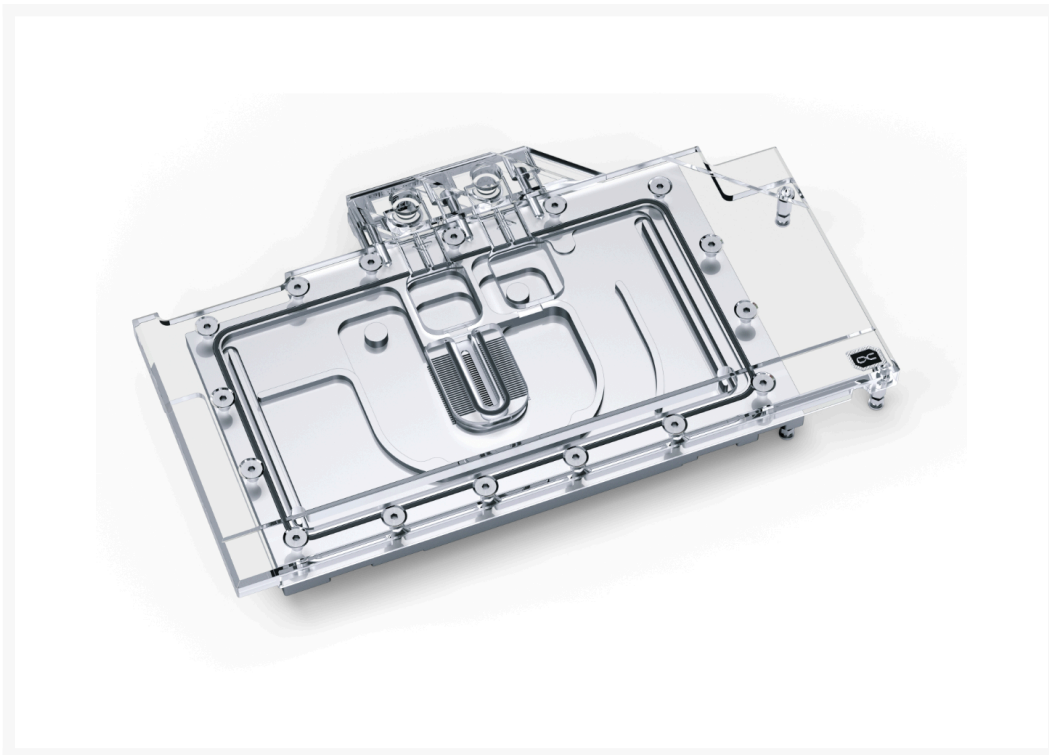

Alphacool Eisblock Aurora Acryl GPX-N RTX 3090 TI Suprim X with Backplate

Special Price
\$135.16 was
\$168.95

Product Images

Short Description

The Alphacool Eisblock Aurora Acrylic GPX graphics card water cooler with backplate combines style with performance. Extreme cooling performance and an extensive digital RGB lighting characterize it.

Description

The Alphacool Eisblock Aurora Acrylic GPX graphics card water cooler with backplate combines style with performance. Extreme cooling performance and an extensive digital RGB lighting characterize it. Experience and technical know-how from more than a decade have gone into the development, without making any technical compromises. The Eisblock Aurora Acryl GPX is a significant evolution of the previous Alphacool graphics card water cooler, which has been improved in every area.

Features

More performance!

During the development of the Eisblock Aurora Acryl GPX graphics card water cooler, emphasis was naturally placed on increasing performance. First, the cooler was brought closer to the individual components by reducing the thickness of the heat conducting pads. Next, the nickel-plated copper block was also made thinner. Step 3 involves the constant optimisation of the water flow within the cooler. The result: All important components such as voltage converters and RAM are cooled much better and more effectively by the water and the cooling performance increases significantly.

Brilliant design!

The addressable digital aRGB LEDs are embedded directly in the cooling block and run along the sides of the entire cooler. The effect is an illumination that engulfs the entire cooling block. No corner or edge is left unlit by the aRGB LEDs. The new design is more angular, with all edges bevelled. The result is better light diffusion in the water cooler due to the reflections on these bevels. They also create various contours that give the