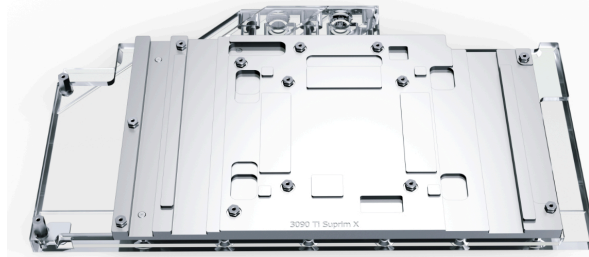

Alphacool Eisblock Aurora Acryl GPX-N RTX 3090 TI Suprim X with Backplate

Special Price
\$135.16 was
\$168.95

Product Images

Short Description

The Alphacool Eisblock Aurora Acrylic GPX graphics card water cooler with backplate combines style with performance. Extreme cooling performance and an extensive digital RGB lighting characterize it.

Description

The Alphacool Eisblock Aurora Acrylic GPX graphics card water cooler with backplate combines style with performance. Extreme cooling performance and an extensive digital RGB lighting characterize it. Experience and technical know-how from more than a decade have gone into the development, without making any technical compromises. The Eisblock Aurora Acryl GPX is a significant evolution of the previous Alphacool graphics card water cooler, which has been improved in every area.

Features

More performance!

During the development of the Eisblock Aurora Acryl GPX graphics card water cooler, emphasis was naturally placed on increasing performance. First, the cooler was brought closer to the individual components by reducing the thickness of the heat conducting pads. Next, the nickel-plated copper block was also made thinner. Step 3 involves the constant optimisation of the water flow within the cooler. The result: All important components such as voltage converters and RAM are cooled much better and more effectively by the water and the cooling performance increases significantly.

Brilliant design!

The addressable digital aRGB LEDs are embedded directly in the cooling block and run along the sides of the entire cooler. The effect is an illumination that engulfs the entire cooling block. No corner or edge is left unlit by the aRGB LEDs. The new design is more angular, with all edges bevelled. The result is better light diffusion in the water cooler due to the reflections on these bevels. They also create various contours that give the