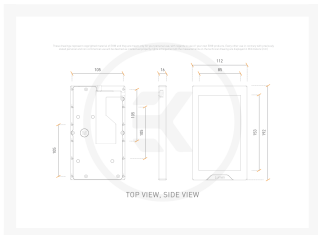

EK-Quantum Lumen 7" LCD – Silver

$139.99

Product Images