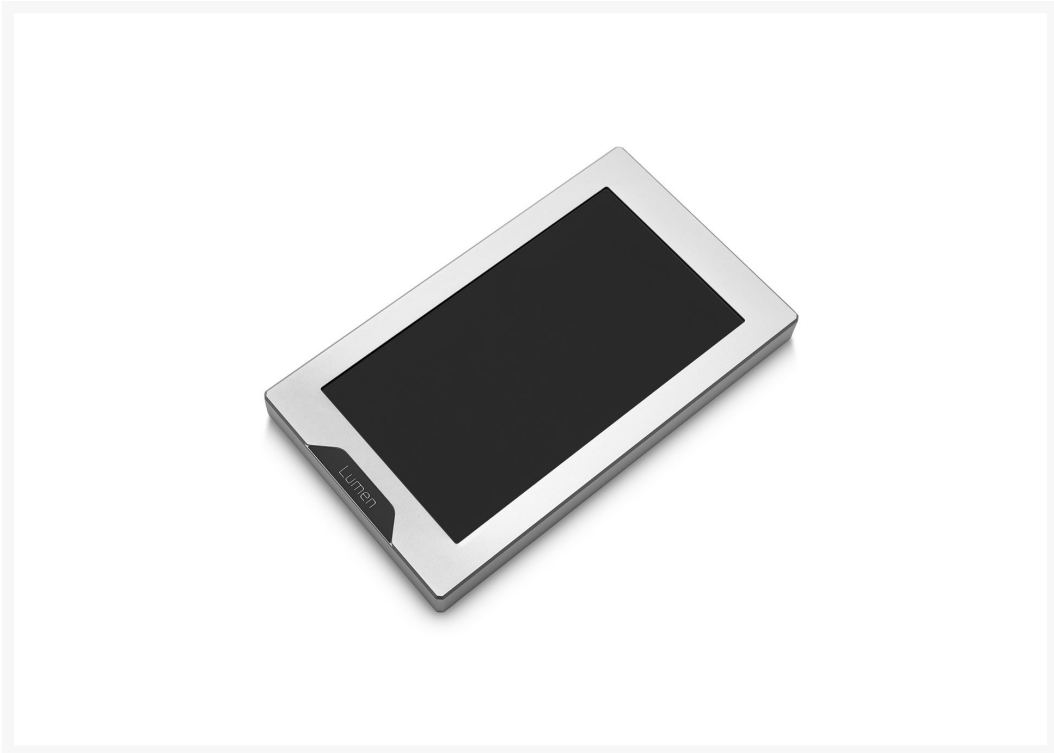

EK-Quantum Lumen 7" LCD – Silver

\$139.99

Product Images

Short Description

EK-Quantum Lumen 7" LCD - Silver is a Quantum series 7-inch IPS screen that is a stylish and functional addition to any liquid cooling setup.

Description

Details

EK-Quantum Lumen 7" LCD - Silver is a Quantum series 7-inch IPS screen that is a stylish and functional addition to any liquid cooling setup. The display is recognized as an additional desktop by your OS, offering a handy way of displaying any content you want or monitoring the computer's vital parameters like component and coolant temperatures, fan RPM, core frequency, and more. It is mounted on a standard 120mm fan spacing in the PC case or used as an external display.

Features

This monitor uses a high-quality IPS screen designed to be mounted inside the PC case or to be used as an external monitor for temperature, hardware load, and other information or pure aesthetics. It has a wide SVGA resolution of 1024 x 600 pixels. Its diagonal is 7 inches long, with the IPS panel type for superior viewing angles and vivid colors. It connects to the PC through HDMI 2.0 cable that is included in the package and an internal Type-A USB 2.0 port for in-case usage. Another USB Type-C cable is also included for using Lumen as an external display.

Technical specifications:

- Dimensions: (LxHxW) - 192 x 112 x 16,1mm
- Resolution: 1024x600px
- Diagonal: 7"
- Panel type: IPS
- Frame: Aluminum (anodized-silver)
- Mounting hole spacing: 105mm

Enclosed: