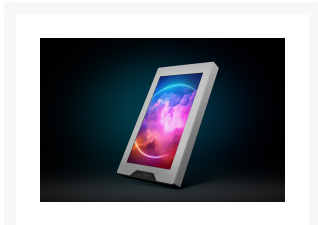

EK-Quantum Lumen 7" LCD – Silver

\$139.99

Product Images

Short Description

EK-Quantum Lumen 7" LCD - Silver is a Quantum series 7-inch IPS screen that is a stylish and functional addition to any liquid cooling setup.

Description

Details

EK-Quantum Lumen 7" LCD - Silver is a Quantum series 7-inch IPS screen that is a stylish and functional addition to any liquid cooling setup. The display is recognized as an additional desktop by your OS, offering a handy way of displaying any content you want or monitoring the computer's vital parameters like component and coolant temperatures, fan RPM, core frequency, and more. It is mounted on a standard 120mm fan spacing in the PC case or used as an external display.

Features

This monitor uses a high-quality IPS screen designed to be mounted inside the PC case or to be used as an external monitor for temperature, hardware load, and other information or pure aesthetics. It has a wide SVGA resolution of 1024 x 600 pixels. Its diagonal is 7 inches long, with the IPS panel type for superior viewing angles and vivid colors. It connects to the PC through HDMI 2.0 cable that is included in the package and an internal Type-A USB 2.0 port for in-case usage. Another USB Type-C cable is also included for using Lumen as an external display.

Grooves and notches are strategically placed on the back side of the screen to hide the cables and ease the cable management, thus creating its sleek look and feel. The frame of Lumen is CNC-machined out of a single large chunk of 20mm-thick aluminum that is 195mm long and 115mm wide.