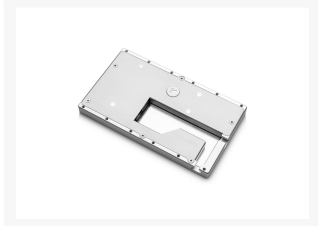

EK-Quantum Lumen 7" LCD – Silver

$139.99

Product Images