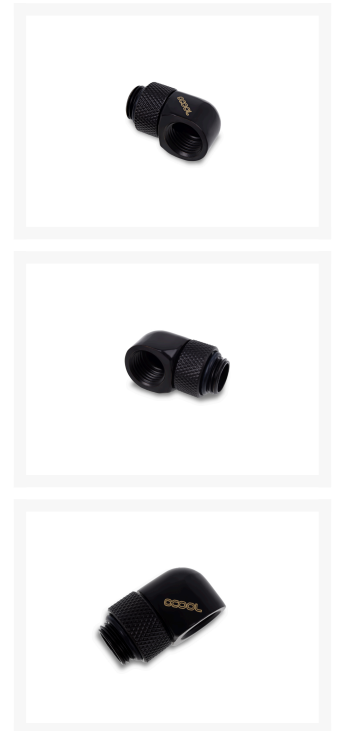

Alphacool Eiszapfen L-connector rotatable G1/4 AG to G1/4 IG - 4pcs Set Deep Black

\$28.34

Product Images

Short Description

Alphacool's Eiszapfen connector series is the high-end execution of these tried-and-true fittings!

Description

Alphacool's Eiszapfen connector series is the high-end execution of these tried-and-true fittings!

Everything you want in a compression fitting is here: highflow, form, processing and colour. A refusal to compromise in development and production has made the Eiszapfen series into what it is. Fittings are available in brilliant chrome or a deep, matte black, which will fit excellently into any system.

Features

Model: 90° Angle Adapter This 90° angle adapter has a G $\frac{1}{4}$ " external screw thread on one side and a G $\frac{1}{4}$ " internal thread on the other side. Its special feature is that both screw threads are rotatable, allowing for maximum flexibility!.

Specifications

Technical data

Material	brass
L x W x H	31,5 x 32,5 x 18mm
Threads	G1/4" OT G1/4" IT
Thread length	5mm
Possible rotation	360°
Version	90° angled
Color	chrome

Color:	silver
2. Side:	G1/4" inner thread
Material:	Brass
Thread length:	5mm
Manufacturer:	Alphacool
Specification:	Shape: 90° angled
1. Side:	G1/4" outer thread
Rotatable:	Yes - 360°
Dimensions (L x B x H):	31,5 x 32,5 x 18mm