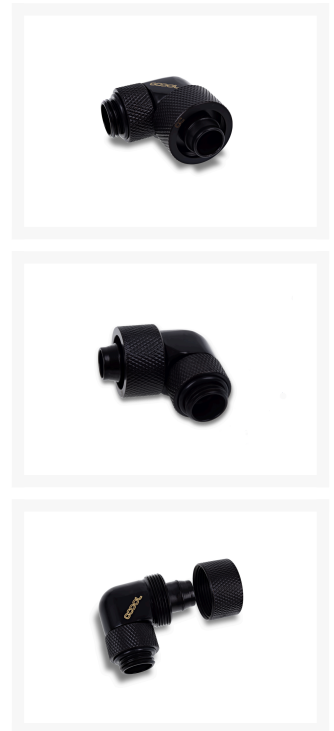

Alphacool Eiszapfen 16/10mm compression fitting 90° rotatable G1/4 - 4pcs Set Deep Black

\$44.95

Product Images

Short Description

Alphacool's Eiszapfen connector series is the high-end execution of these tried-and-true fittings!

Description

Alphacool's Eiszapfen connector series is the high-end execution of these tried-and-true fittings!

Everything you want in a compression fitting is here: highflow, form, processing and colour. A refusal to compromise in development and production has made the Eiszapfen series into what it is. Fittings are available in brilliant chrome or a deep, matte black, which will fit excellently into any system.

Features

Model: 90° Socket 16/10mm

This connector has a G $\frac{1}{4}$ " thread on one side and is thereby compatible with 95% of components. The other side fits a 16/10mm hose. The middle of this connector is turned at a 90° angle in order to prevent complicated hose connections. The threaded side is rotatable for maximum flexibility.

Specifications

Technical data

Material	brass
L x W x H	35,5 x 22 x 34,5mm
Threads	G1/4" OT 16/10mm (ID 3/8" OD 5/8")
Thread length	5mm
Possible rotation	360°
Version	90° angled
Color	black

Material:	Brass
Thread length:	5mm
Manufacturer:	Alphacool
Compatibility:	Soft tubing (PVC, Silikon, Neoprene)
2. Side:	G1/4" outer thread
Specification:	Shape: 90° angled
Rotatable:	Yes - 360°
1. Side:	16/10mm (ID 3/8" OD 5/8")
Dimensions (L x B x H):	35,5 x 22 x 34,5mm
Color:	Matt black